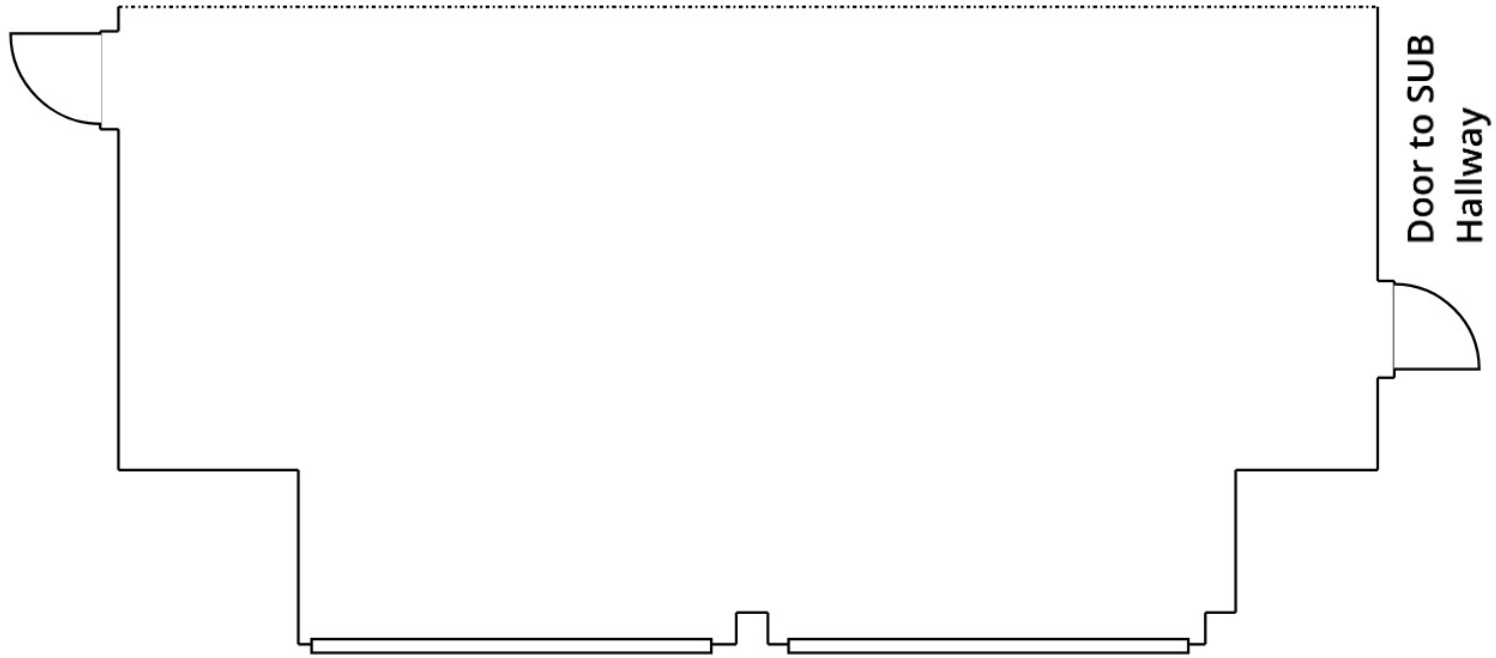

# Foldable Wall to the Middle Fork

Door to SUB  
Hallway

5 Feet