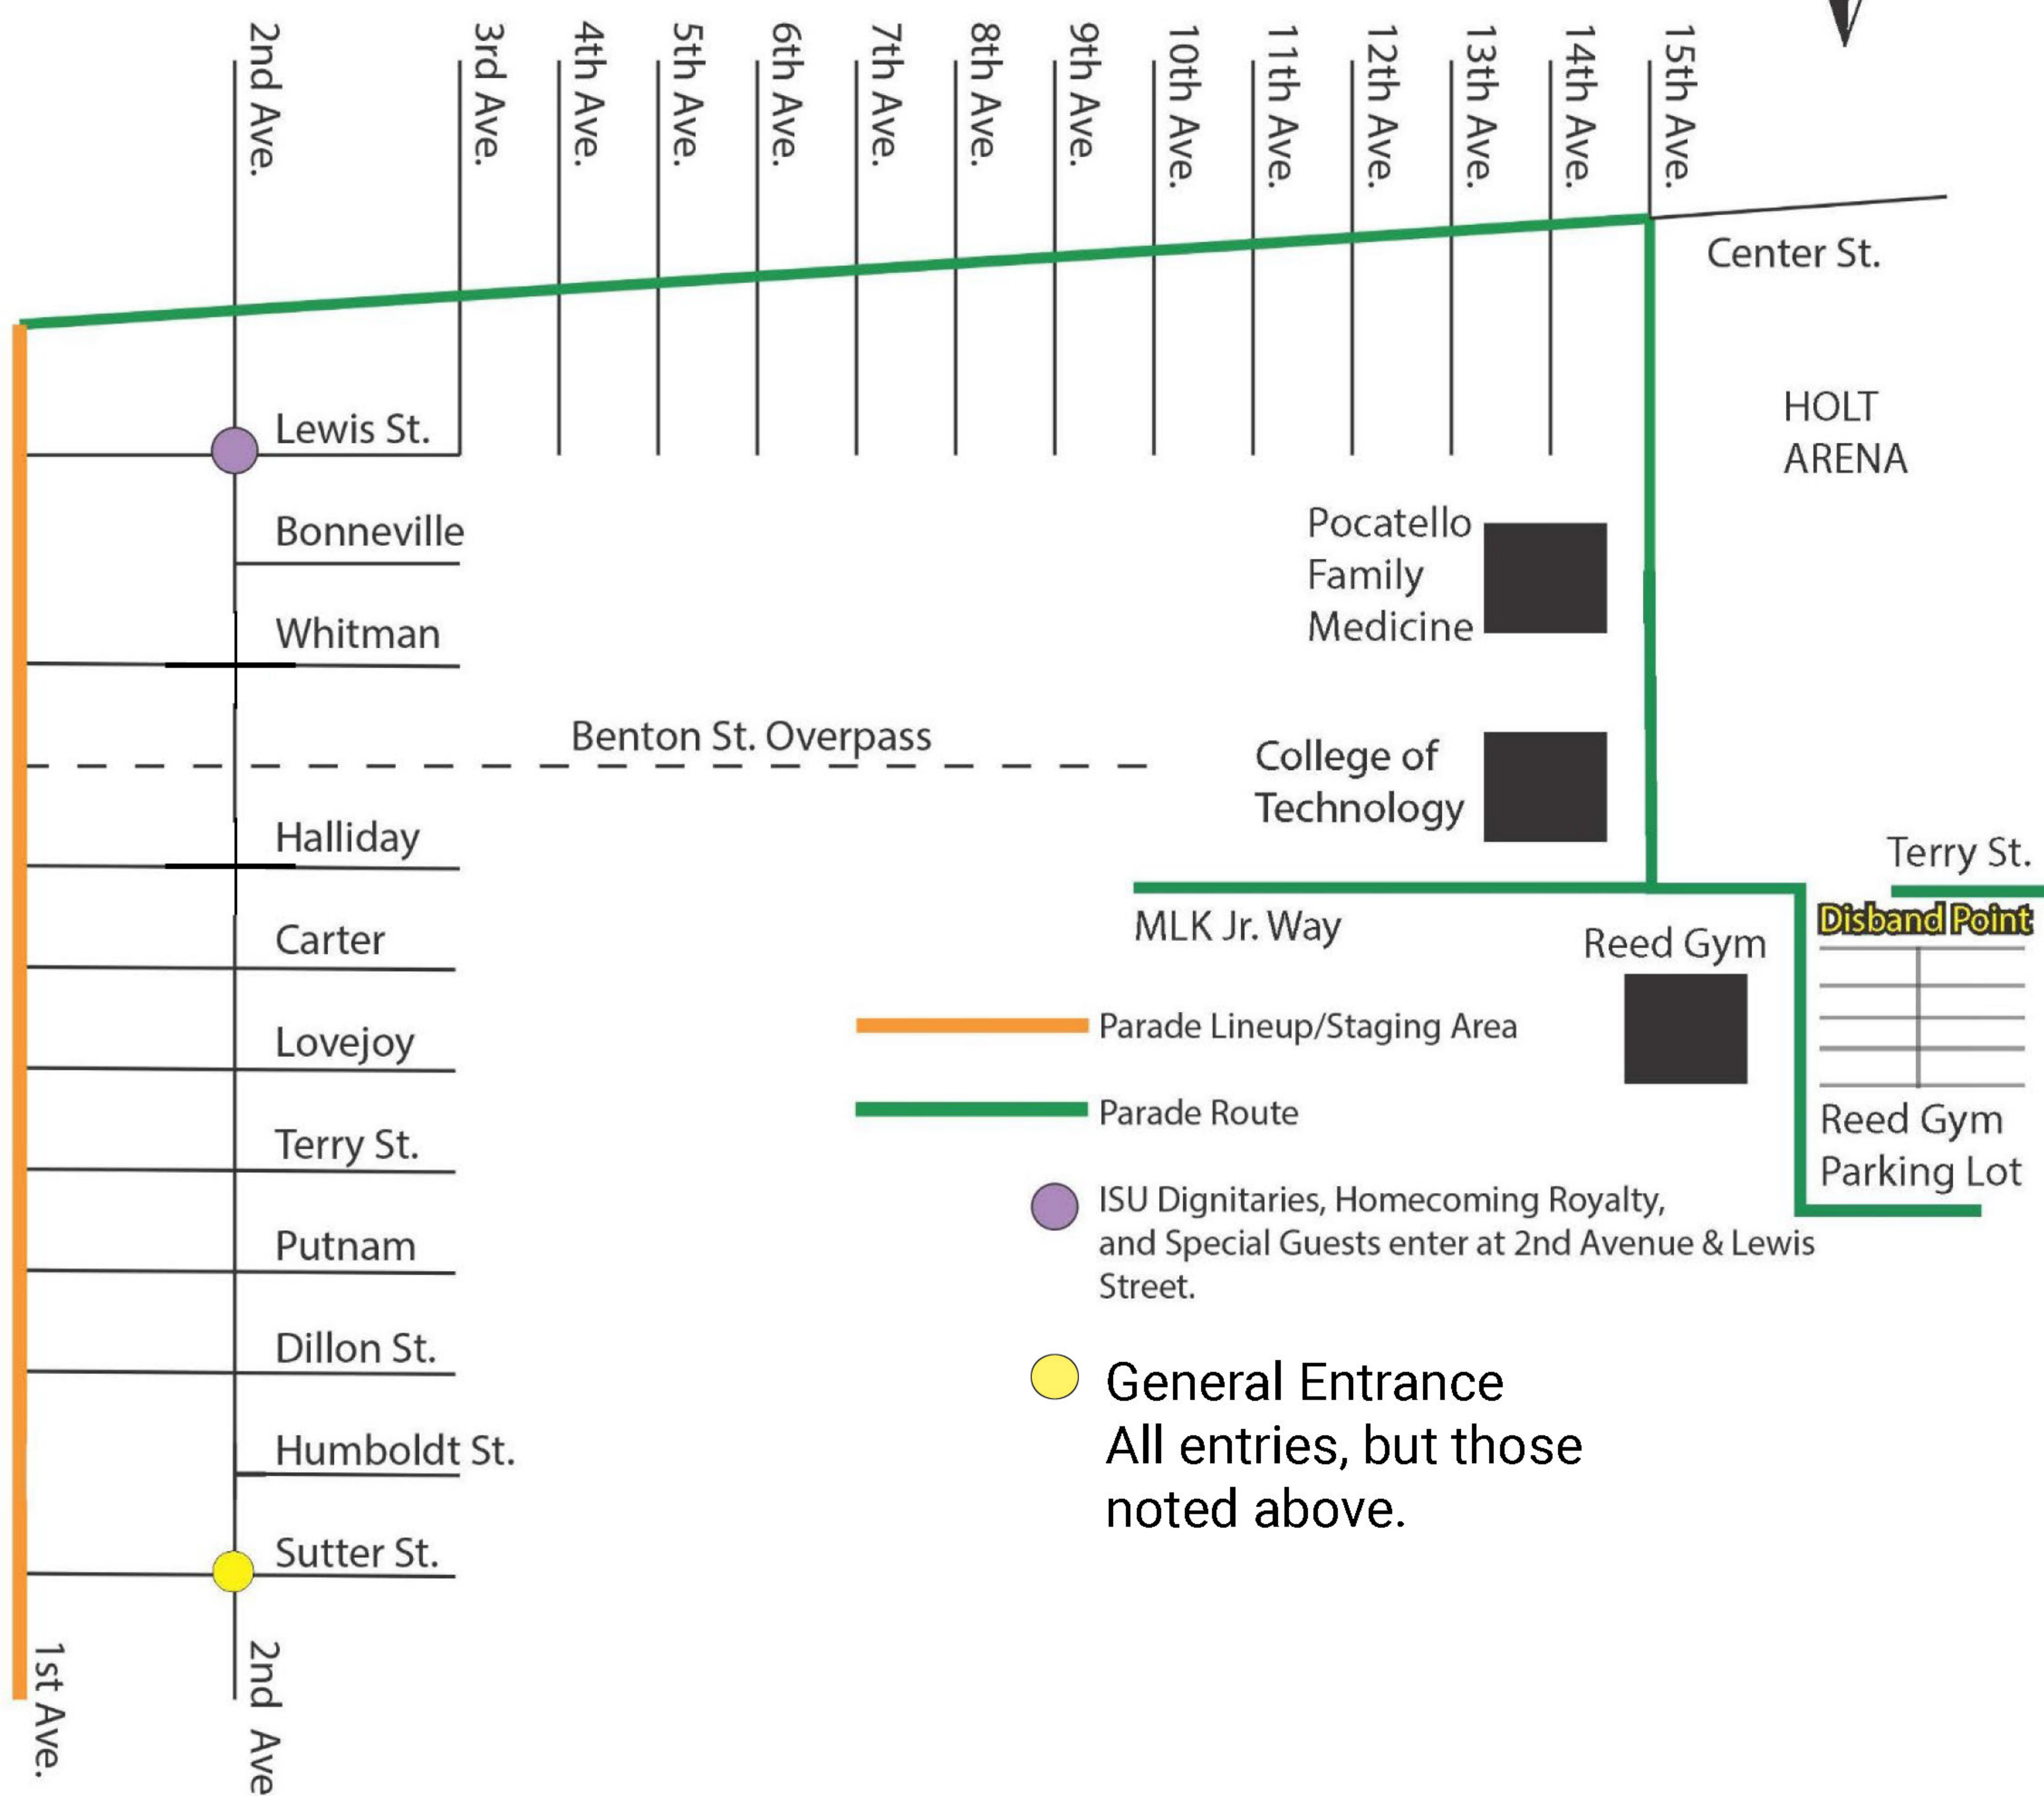

Parade Map 2021

The parade will end at 15th/Memorial and MLK Jr Way. Participants may turn left onto Terry St. and disband in the parking lot to the East of Reed Gym.