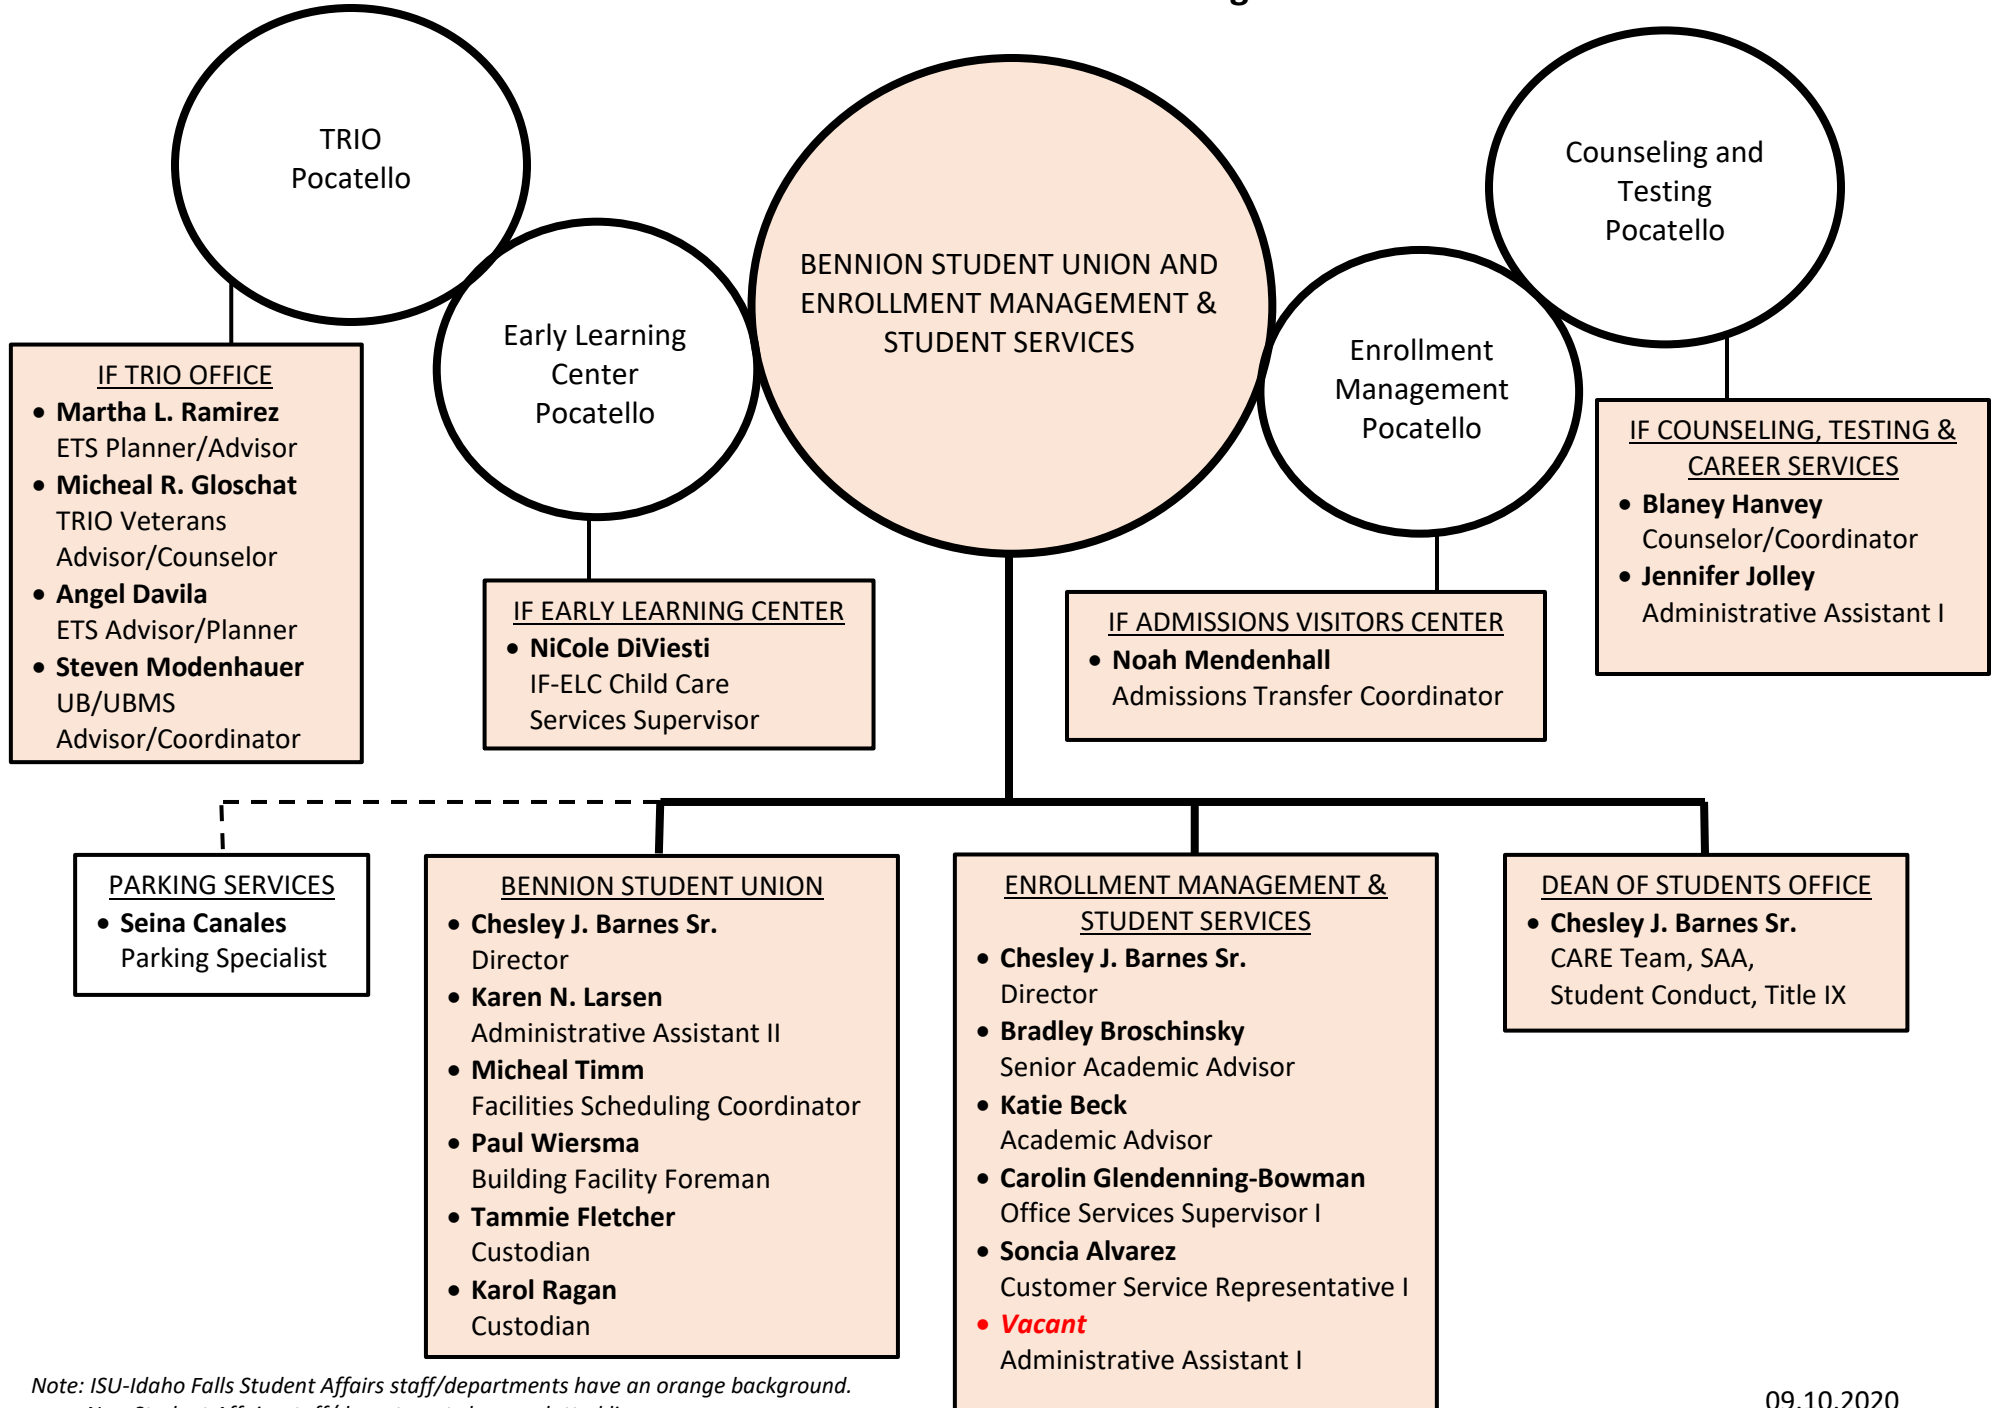

Idaho Falls Student Affairs Full Time Staff Organization Chart

Note: ISU-Idaho Falls Student Affairs staff/departments have an orange background.
Non-Student Affairs staff/departments have a dotted line.