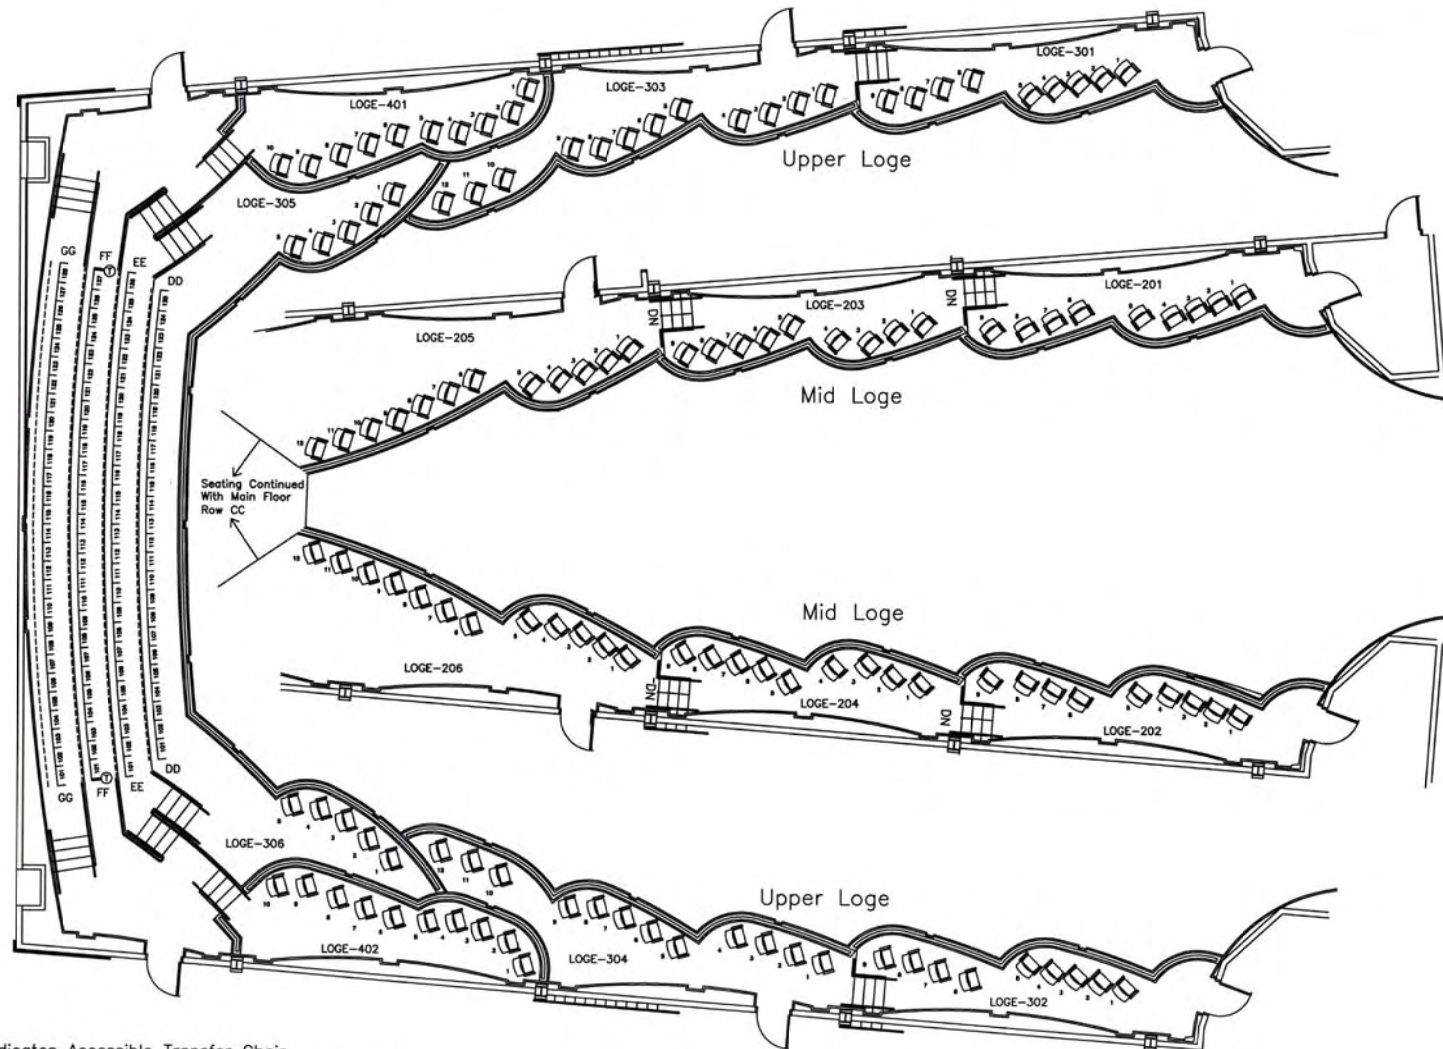

Jensen Grand Concert Hall Seating Diagram – Main Floor & 100 level Loge

⊕ - Indicates Accessible Transfer Chair
 Accessible seating available in the following locations:
 All of LOGE-205 & LOGE-206
 Transfer seats at FF-101 & FF-127

Jensen Grand Concert Hall Seating Diagram – Mid Loge & Upper Loge