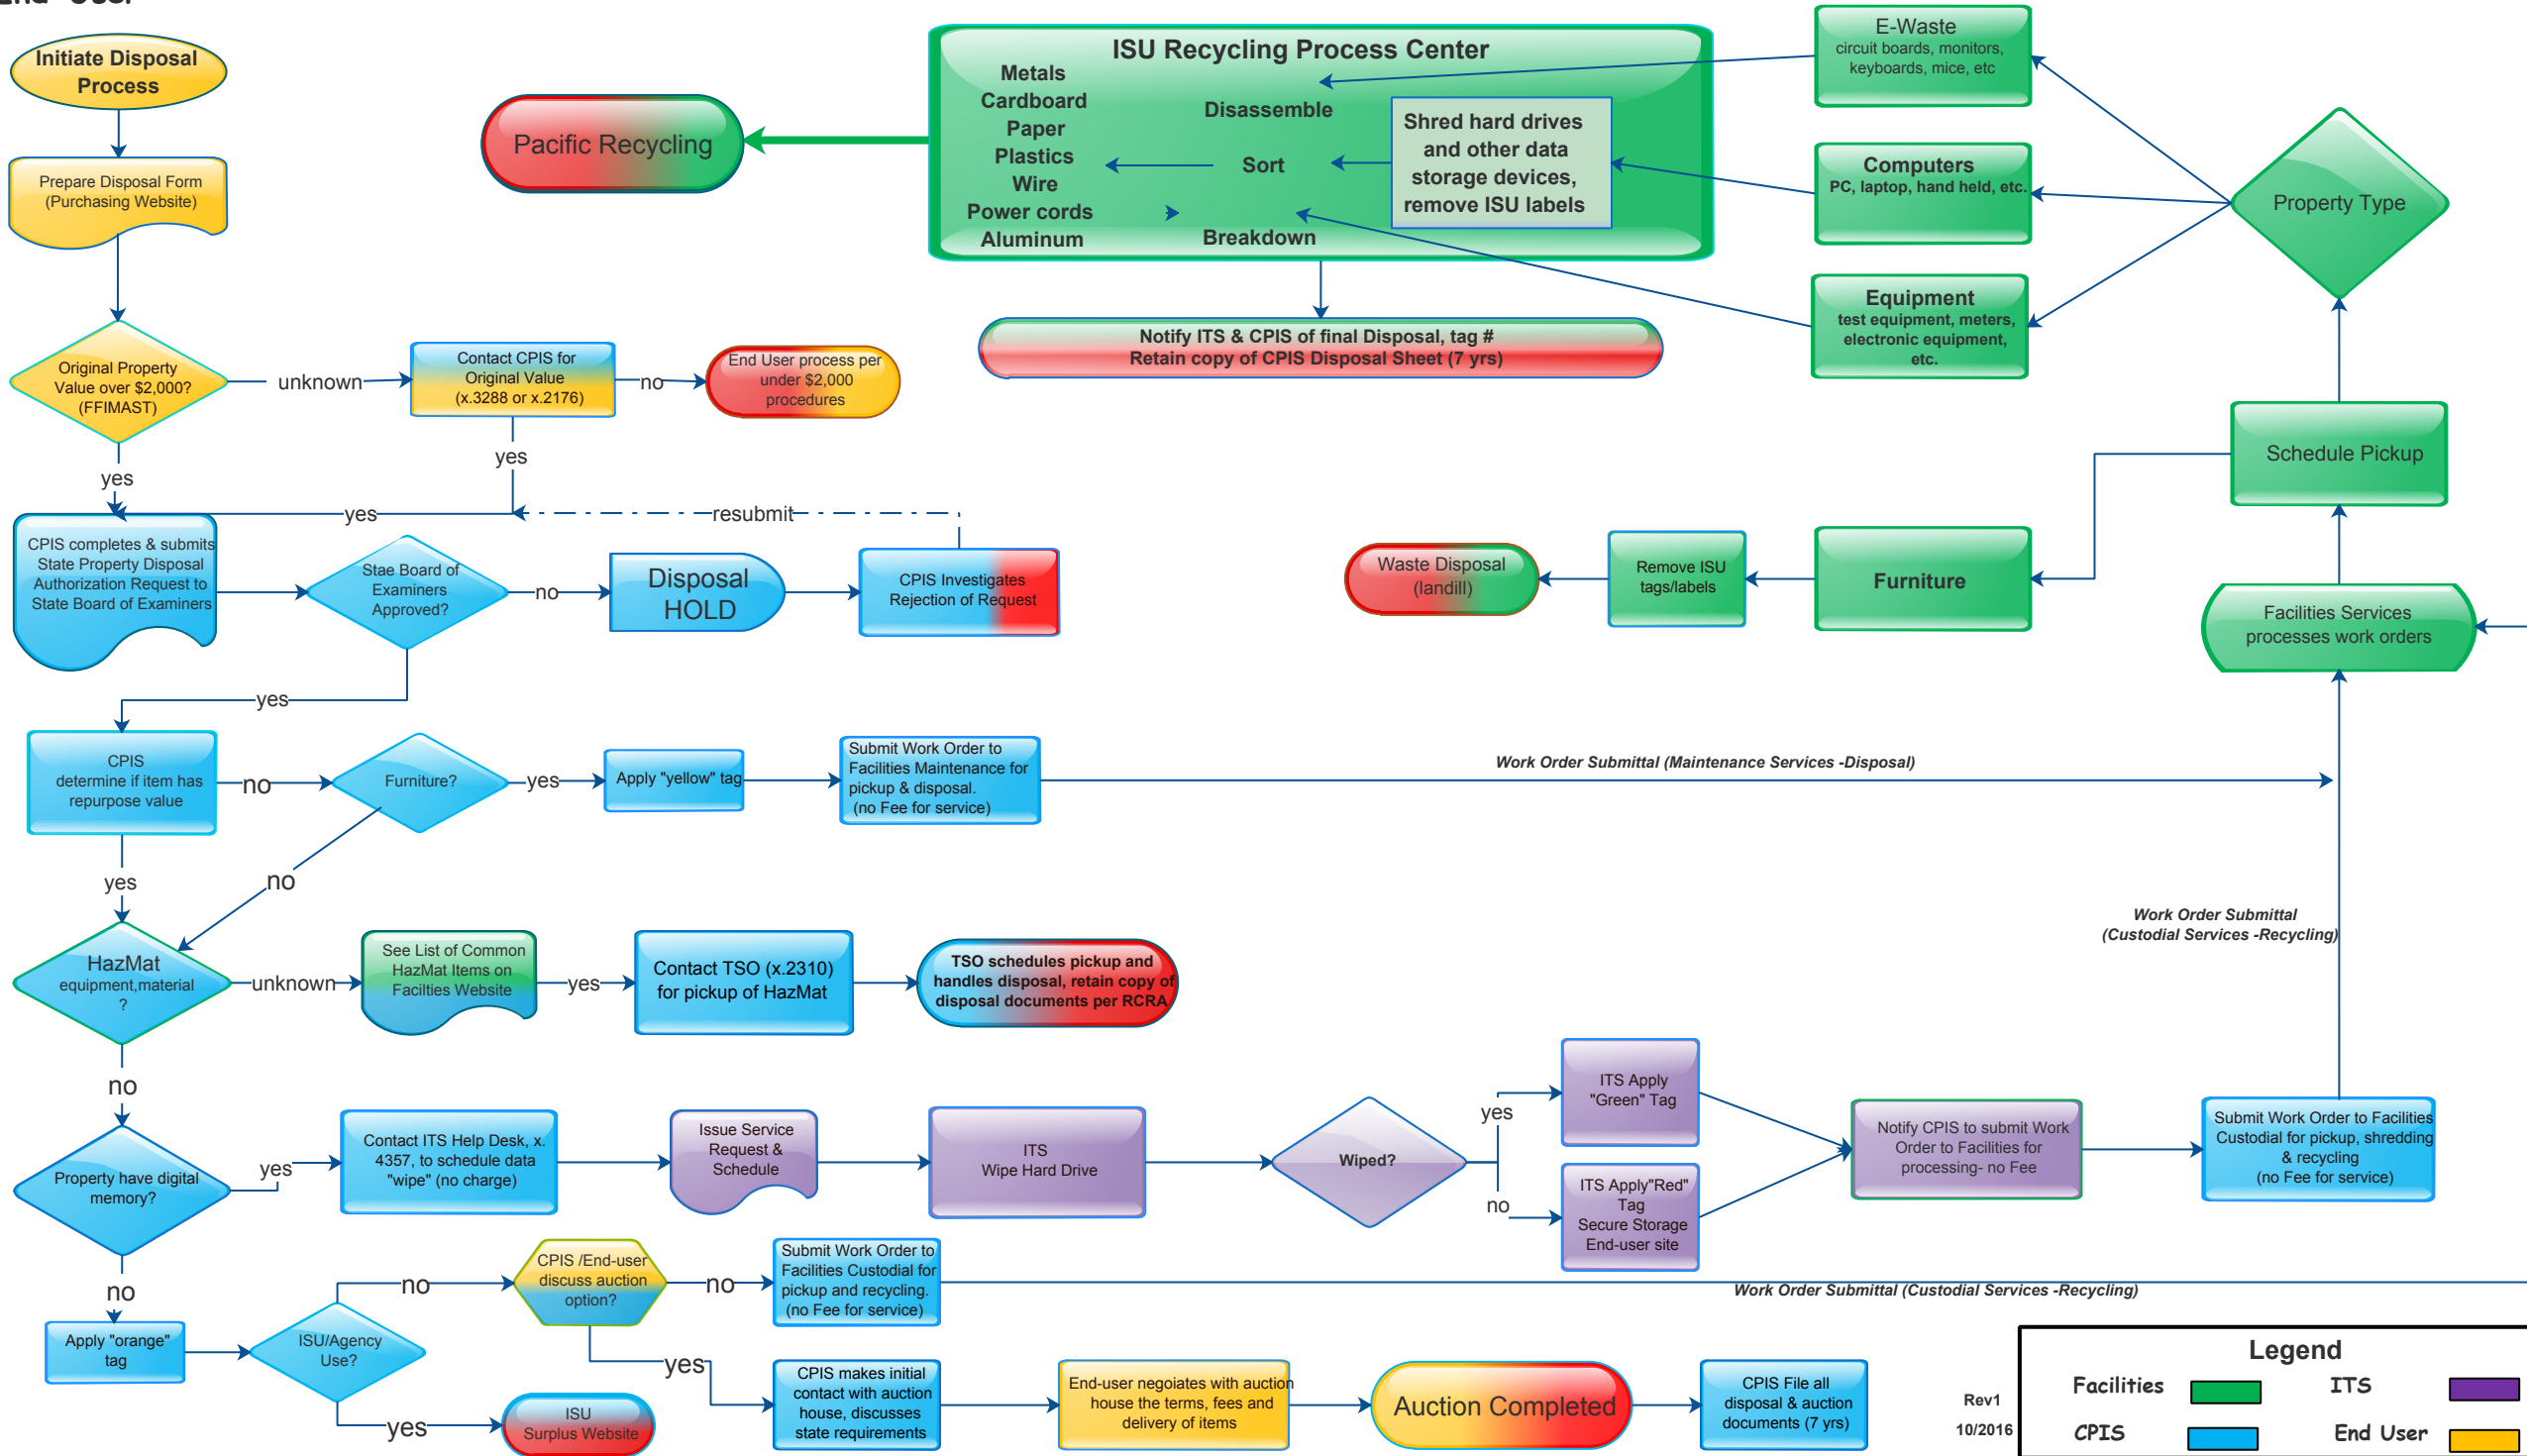

ISU Property Disposal Procedures - Original Value over \$2,000

End-User

Rev1
10/2016

Legend			
Facilities	█	ITS	█
CPIS	█	End User	█