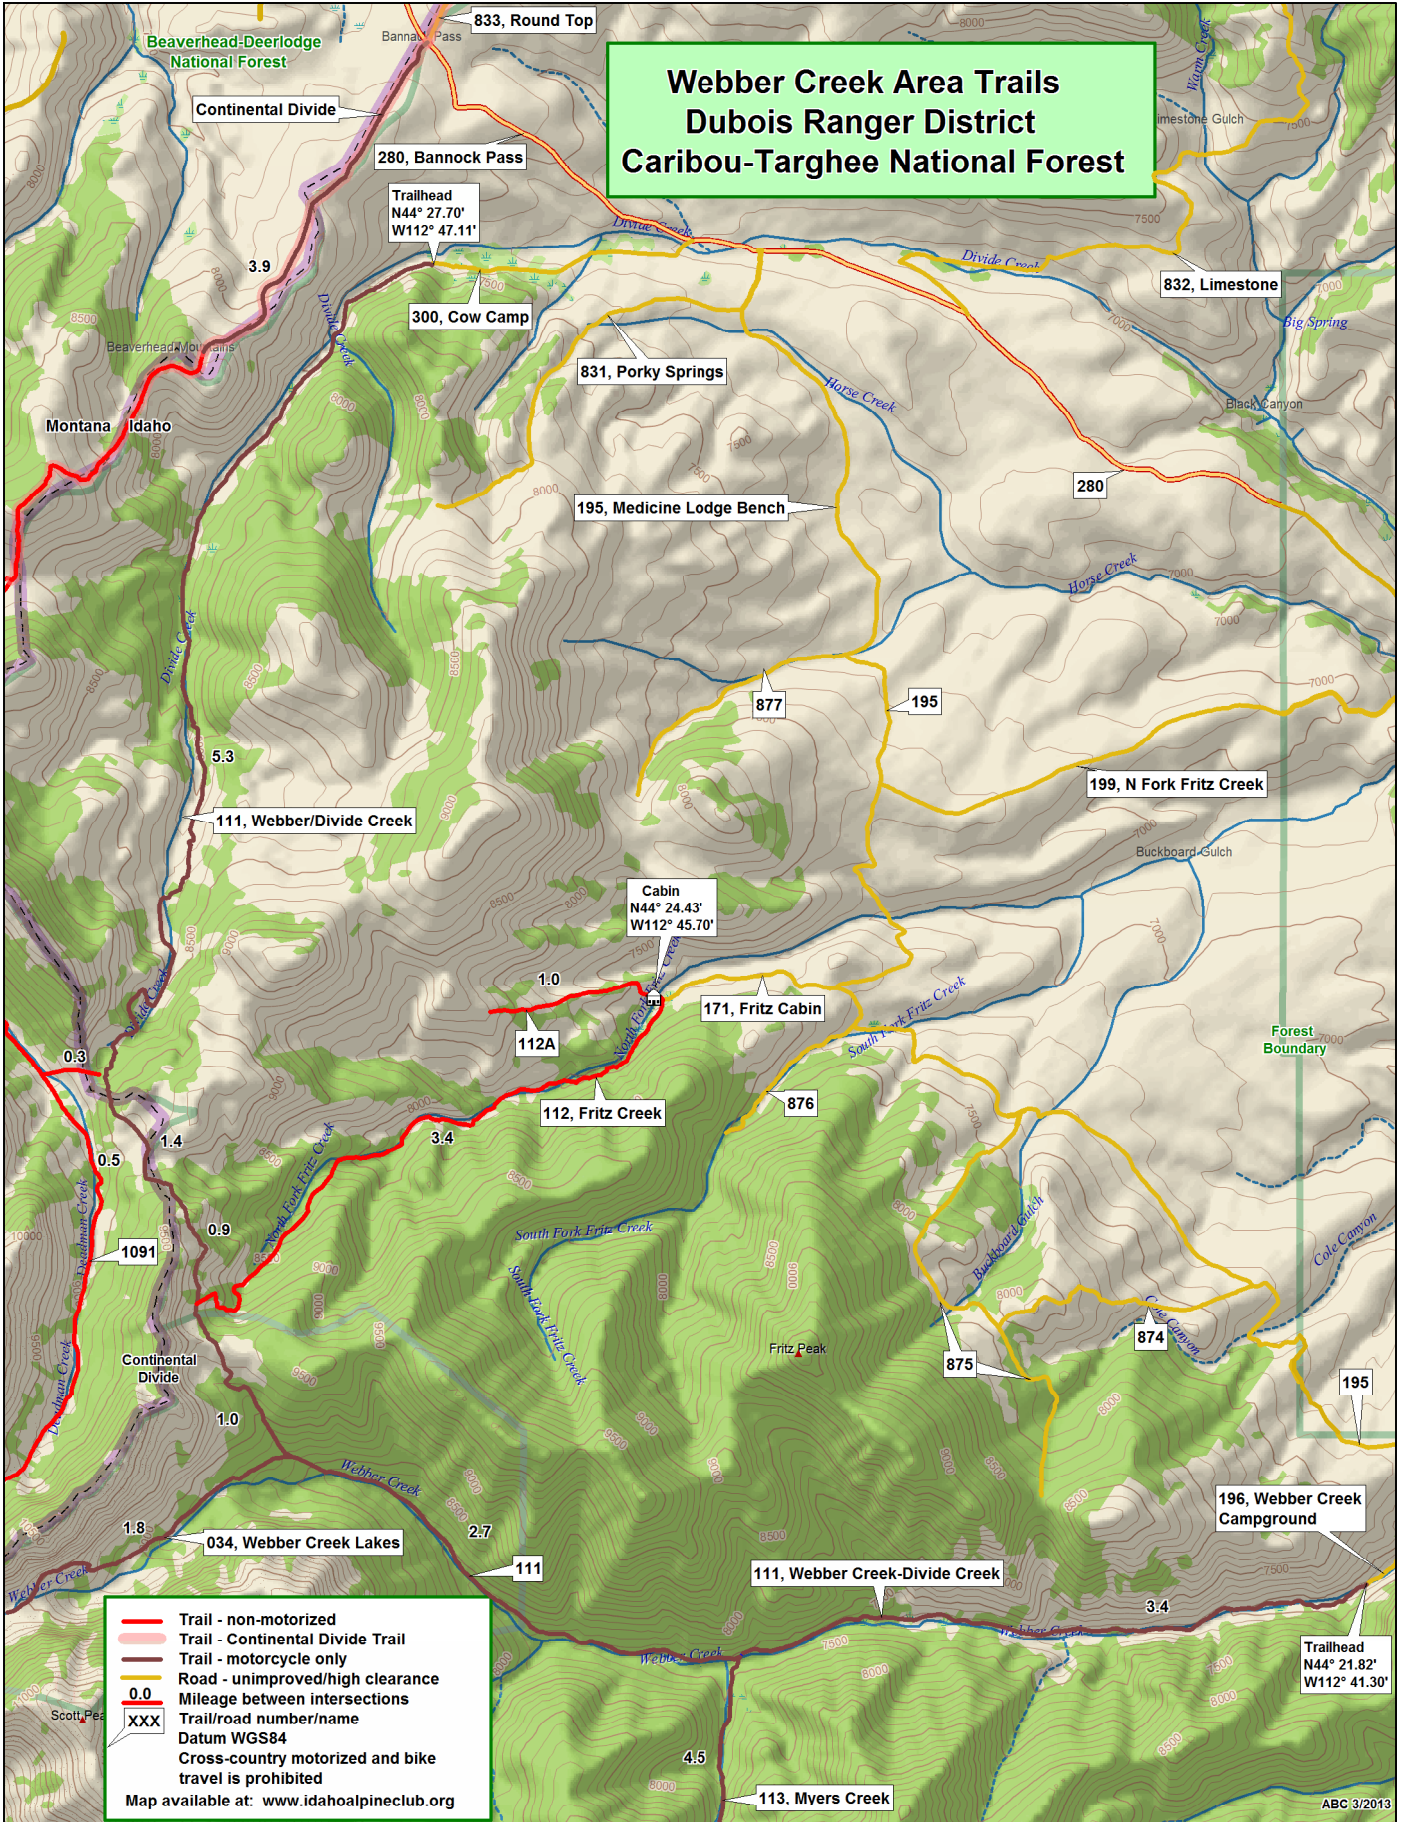

Webber Creek Area Trails Dubois Ranger District Caribou-Targhee National Forest

Data use subject to license.

© DeLorme. XMap® 6.

www.delorme.com

1" = 5,208.3 ft Data Zoom 12-0