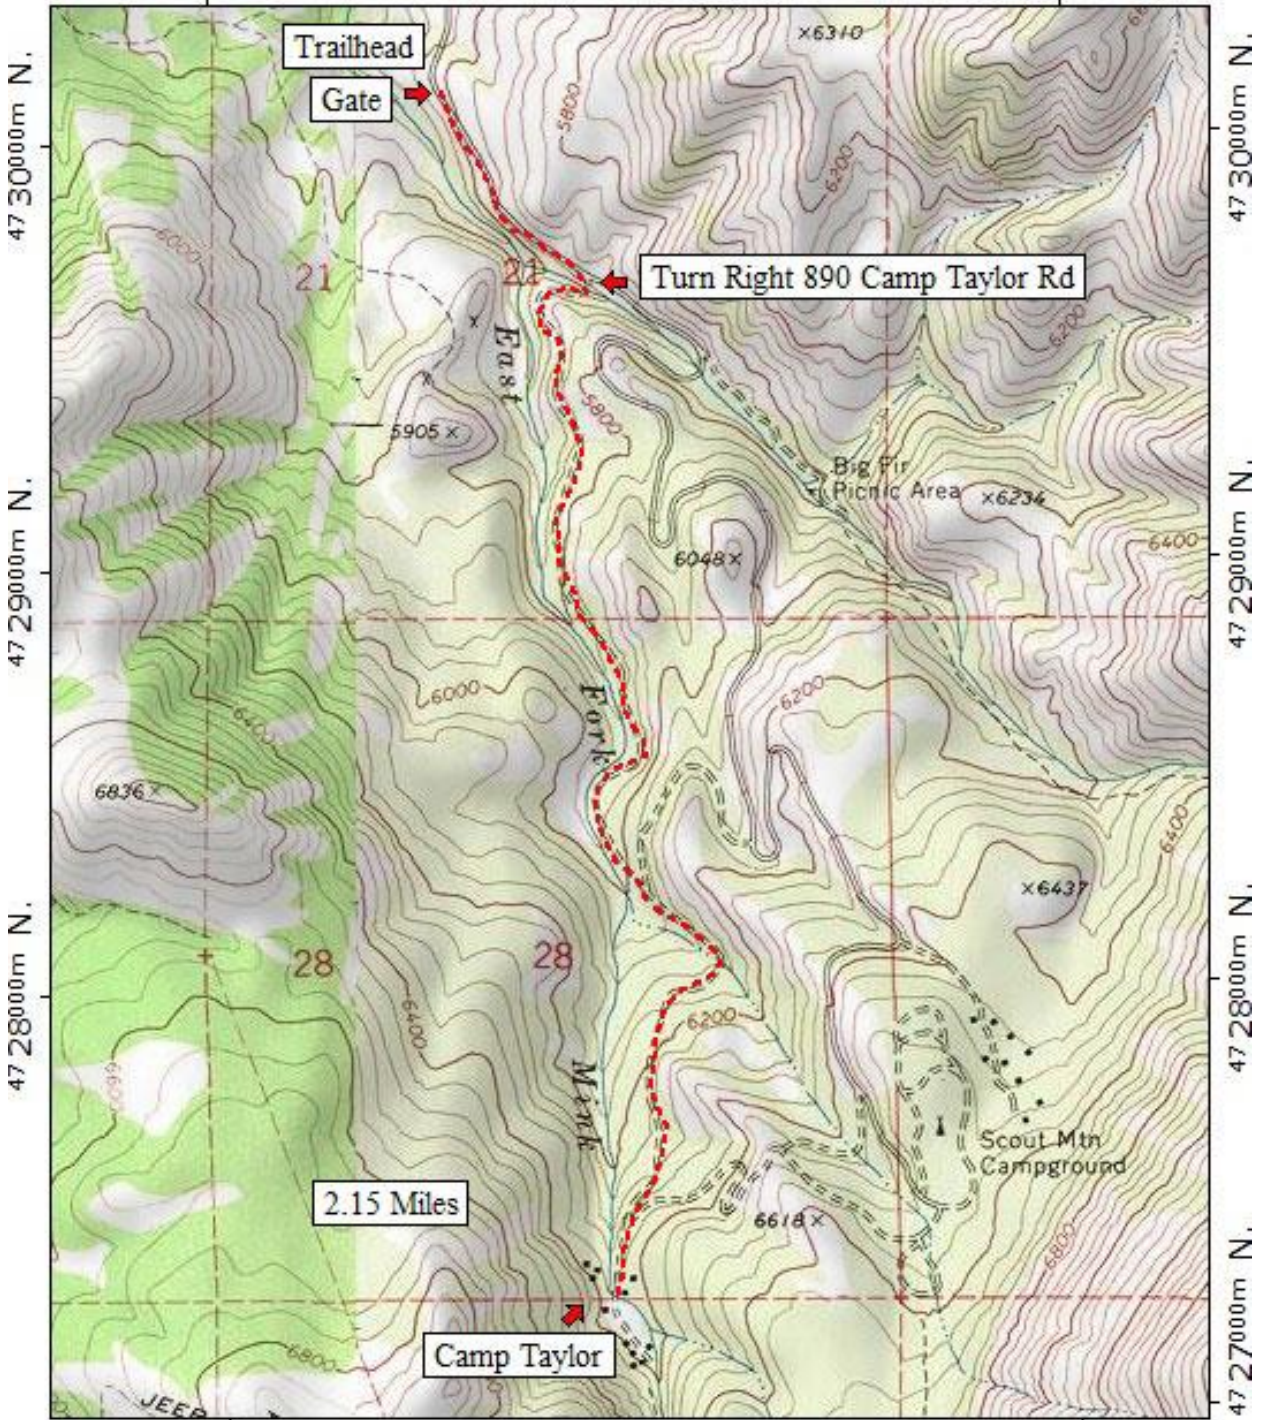

TOPO! map printed on 09/26/14 from "Idaho.tpo" and "Untitled.tpg"  
387000m E. WGS84 Zone 12T 389000m E.

TN \* MN  
13°

0 5 1 MILE  
0 1000 FEET 0 500 1000 METERS

Printed from TOPO! ©2000 National Geographic Holdings (www.topo.com)