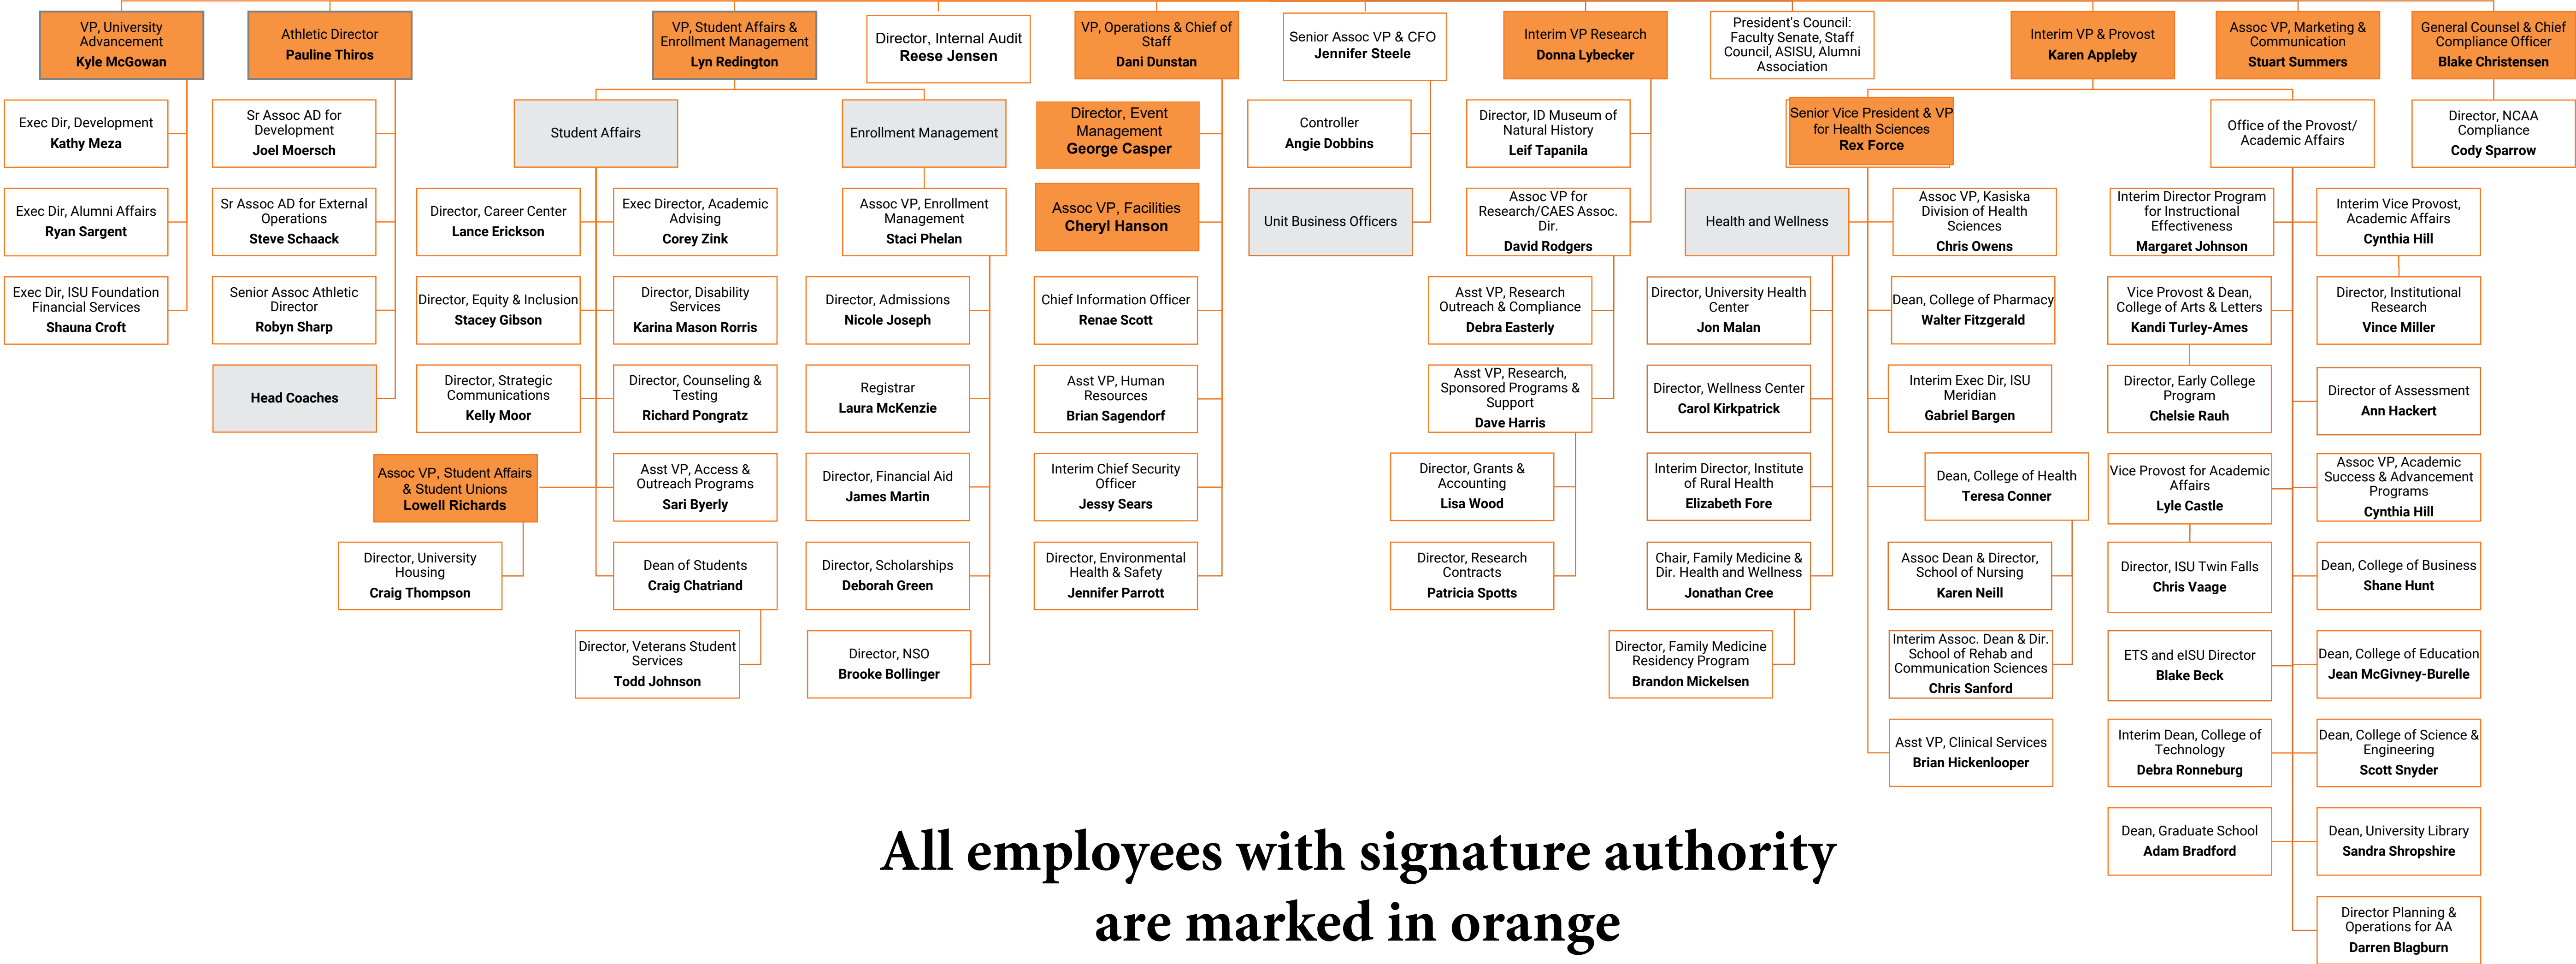

# Idaho State University

Idaho State Board of Education

President  
Kevin Satterlee

All employees with signature authority are marked in orange