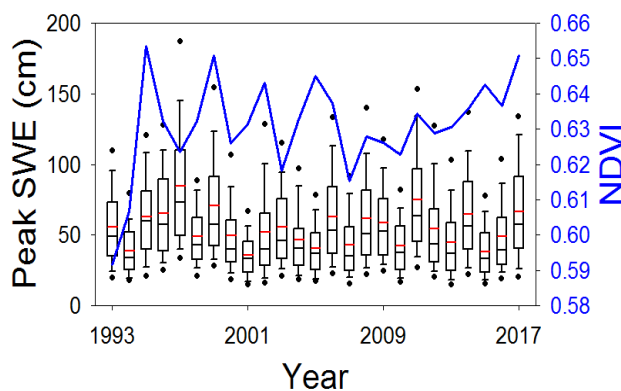

Idaho State UNIVERSITY

“Dissociation between forest productivity and snowpack: a 25-year investigation into the Intermountain West”

M.S. Defense Seminar
Dayne Lubenow

April 12th, 2019
2 PM
LC 10