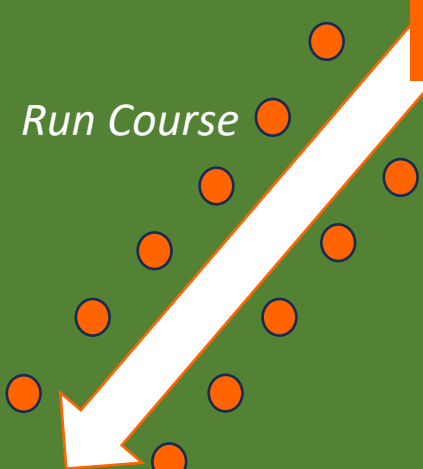

FINISH

slight hill...

SWIM IN RUN OUT

WATER

KEEP RUN LANE OPEN

KEEP RUN LANE OPEN

KEEP RUN LANE OPEN

KEEP RUN LANE OPEN

KEEP RUN LANE OPEN

RELAY TAG AREA

Run Course

Run to finish

RECREATION CENTER

REED GYM

mount/dismount line

OFFICIALS' PARKING ONLY