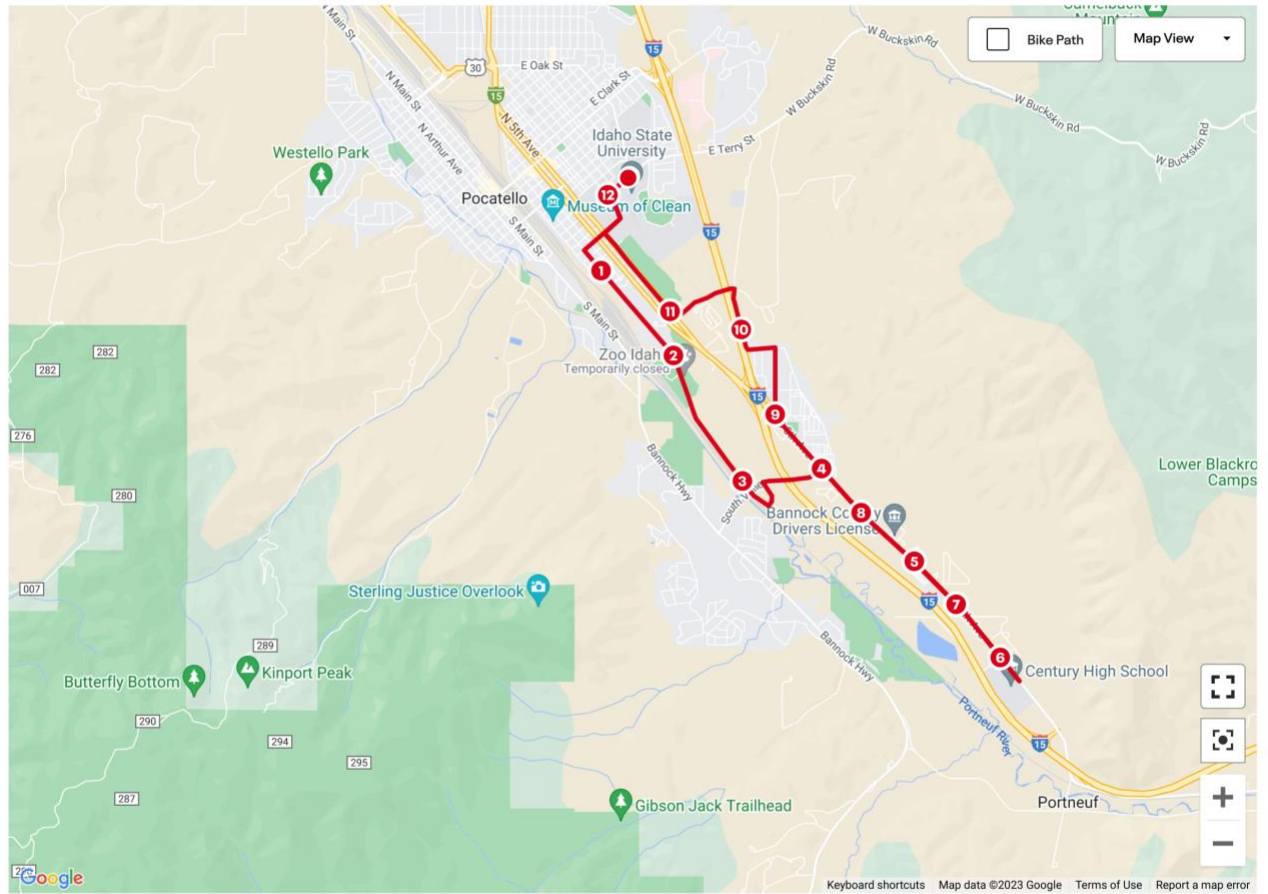

# BENGAL TRI BIKE COURSE

Smitty Faure | Created Nov 09, 2023 | Route is visible to: Everyone

Bengal Triathlon Bike Course

**12.15 mi**  
Distance

**381 ft**  
Elevation Gain

**Bike Ride**  
Activity Type

- Log Workout
- Share
- Edit Route
- Duplicate Route
- Add Route to Website
- Print
- Download

## Elevation

Start **4,553 ft** Max **4,619 ft** Gain **381 ft**