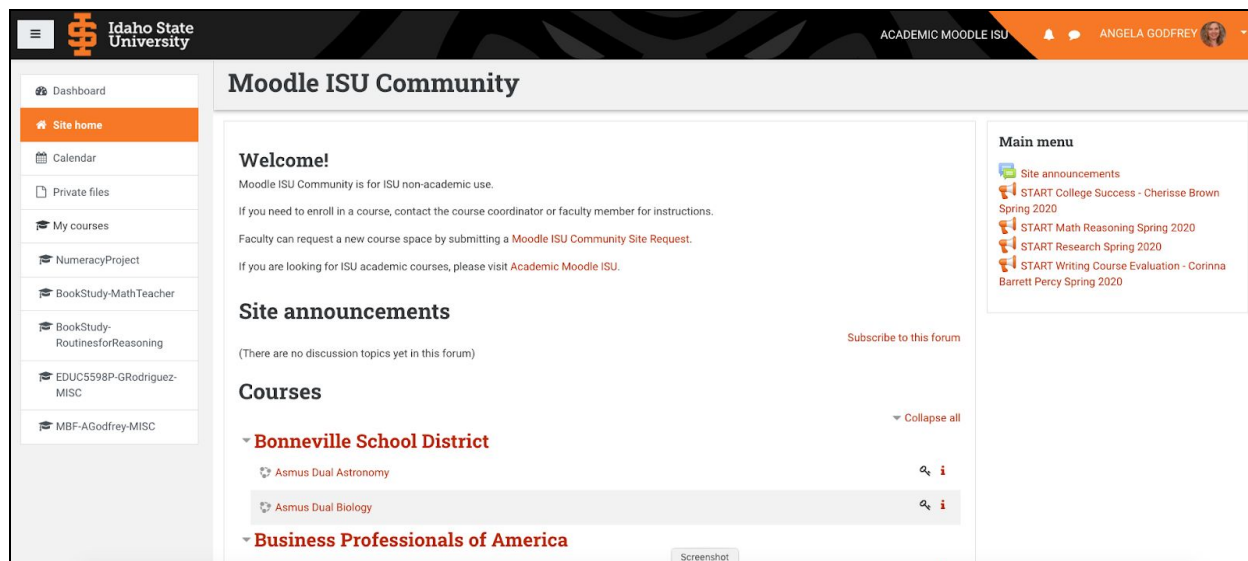

Moodle ISU Community

Non-ISU Login

 Remember username
 

Forgotten your username or password?

Cookies must be enabled in your browser 

Log in using your account on: 

Accessing the Course

1. Navigate to Site Home by clicking on the button in the left panel. If this panel is not visible, click the 3 lines in the upper left corner to view the panel.
2. Your page should look something like this.

3. Scroll to the bottom of this page to the Search bar. Type in the name of your course.

4. Click on the course title.

Enrollment Code

1. Enter the **Enrollment Code: ISU_Free56** (case-sensitive)

The course should now be visible on your Dashboard.