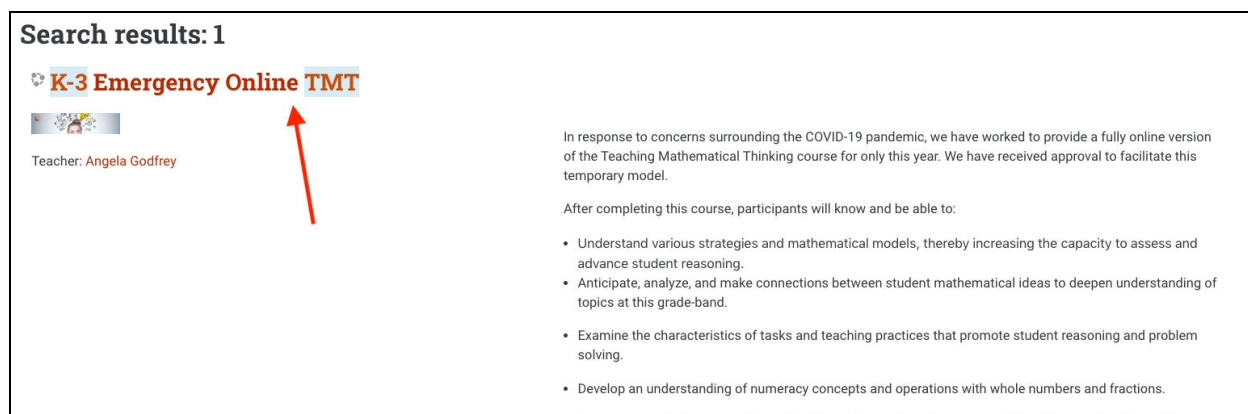

Moodle ISU Community

Non-ISU Login

 Remember username
 

Forgotten your username or password?

Cookies must be enabled in your browser 

Log in using your account on: 

Accessing the Course

1. Navigate to Site Home by clicking on the button in the left panel. If this panel is not visible, click the 3 lines in the upper left corner to view the panel.
2. Your page should look something like this.

3. Scroll to the bottom of this page to the Search bar. Type in the name of your course.

4. Click on the course title.

Enrollment Code

1. Enter the **Enrollment Code: ISU_Free56** (case-sensitive)

The course should now be visible on your Dashboard.