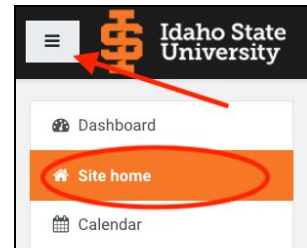

If you do NOT have an ISU account, and you have not previously registered for an account on this site, please press the button below to create your account.

[Create new account](#) 

3. Login to your account.

Moodle ISU Community

Non-ISU Login

 Remember username
 

Forgotten your username or password?

Cookies must be enabled in your browser 

Log in using your account on: 

Accessing the Course

1. Navigate to Site Home by clicking on the button in the left panel. If this panel is not visible, click the 3 lines in the upper left corner to view the panel.
2. Your page should look something like this.

3. Scroll to the bottom of this page to the Search bar. Type in the name of your course.

4. Click on the course title.

Enrollment Code

1. Enter the **Enrollment Code: ISU_Free56** (case-sensitive)

The course should now be visible on your Dashboard.