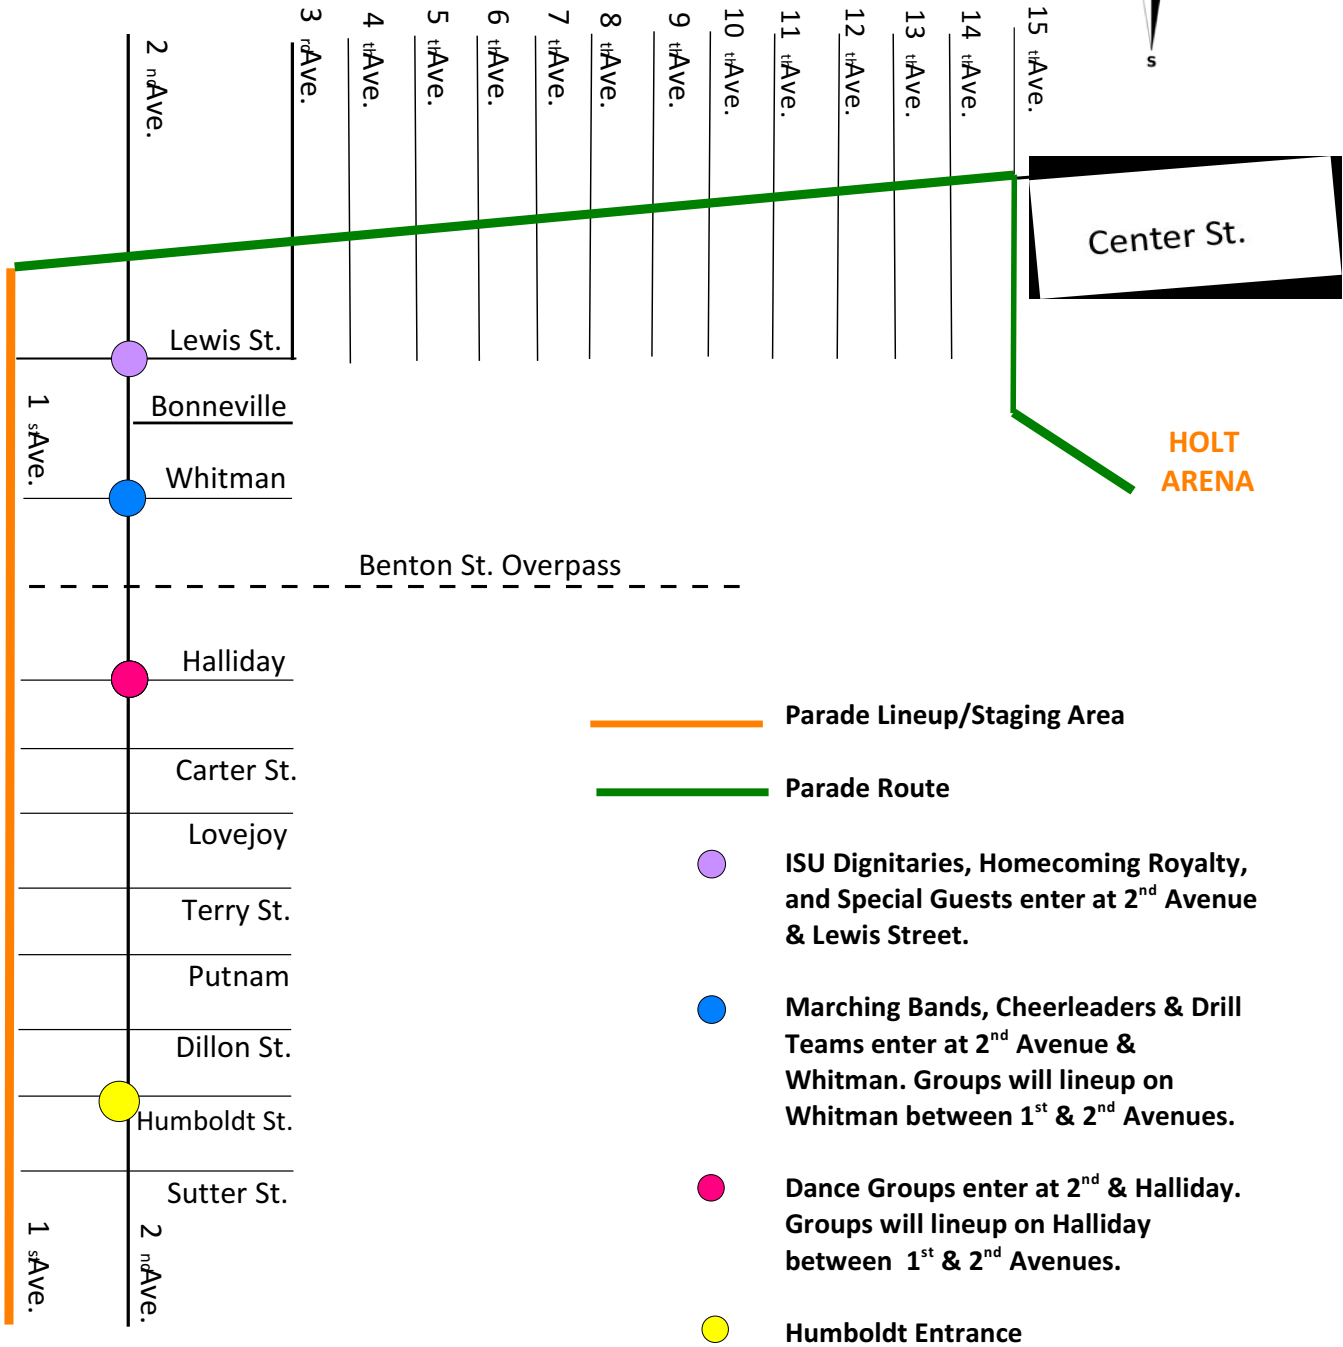

# BENGALS FOREVER ORANGE

## ISU HOMECOMING PARADE ROUTE 2011

**You must enter at the location specified in your letter.**