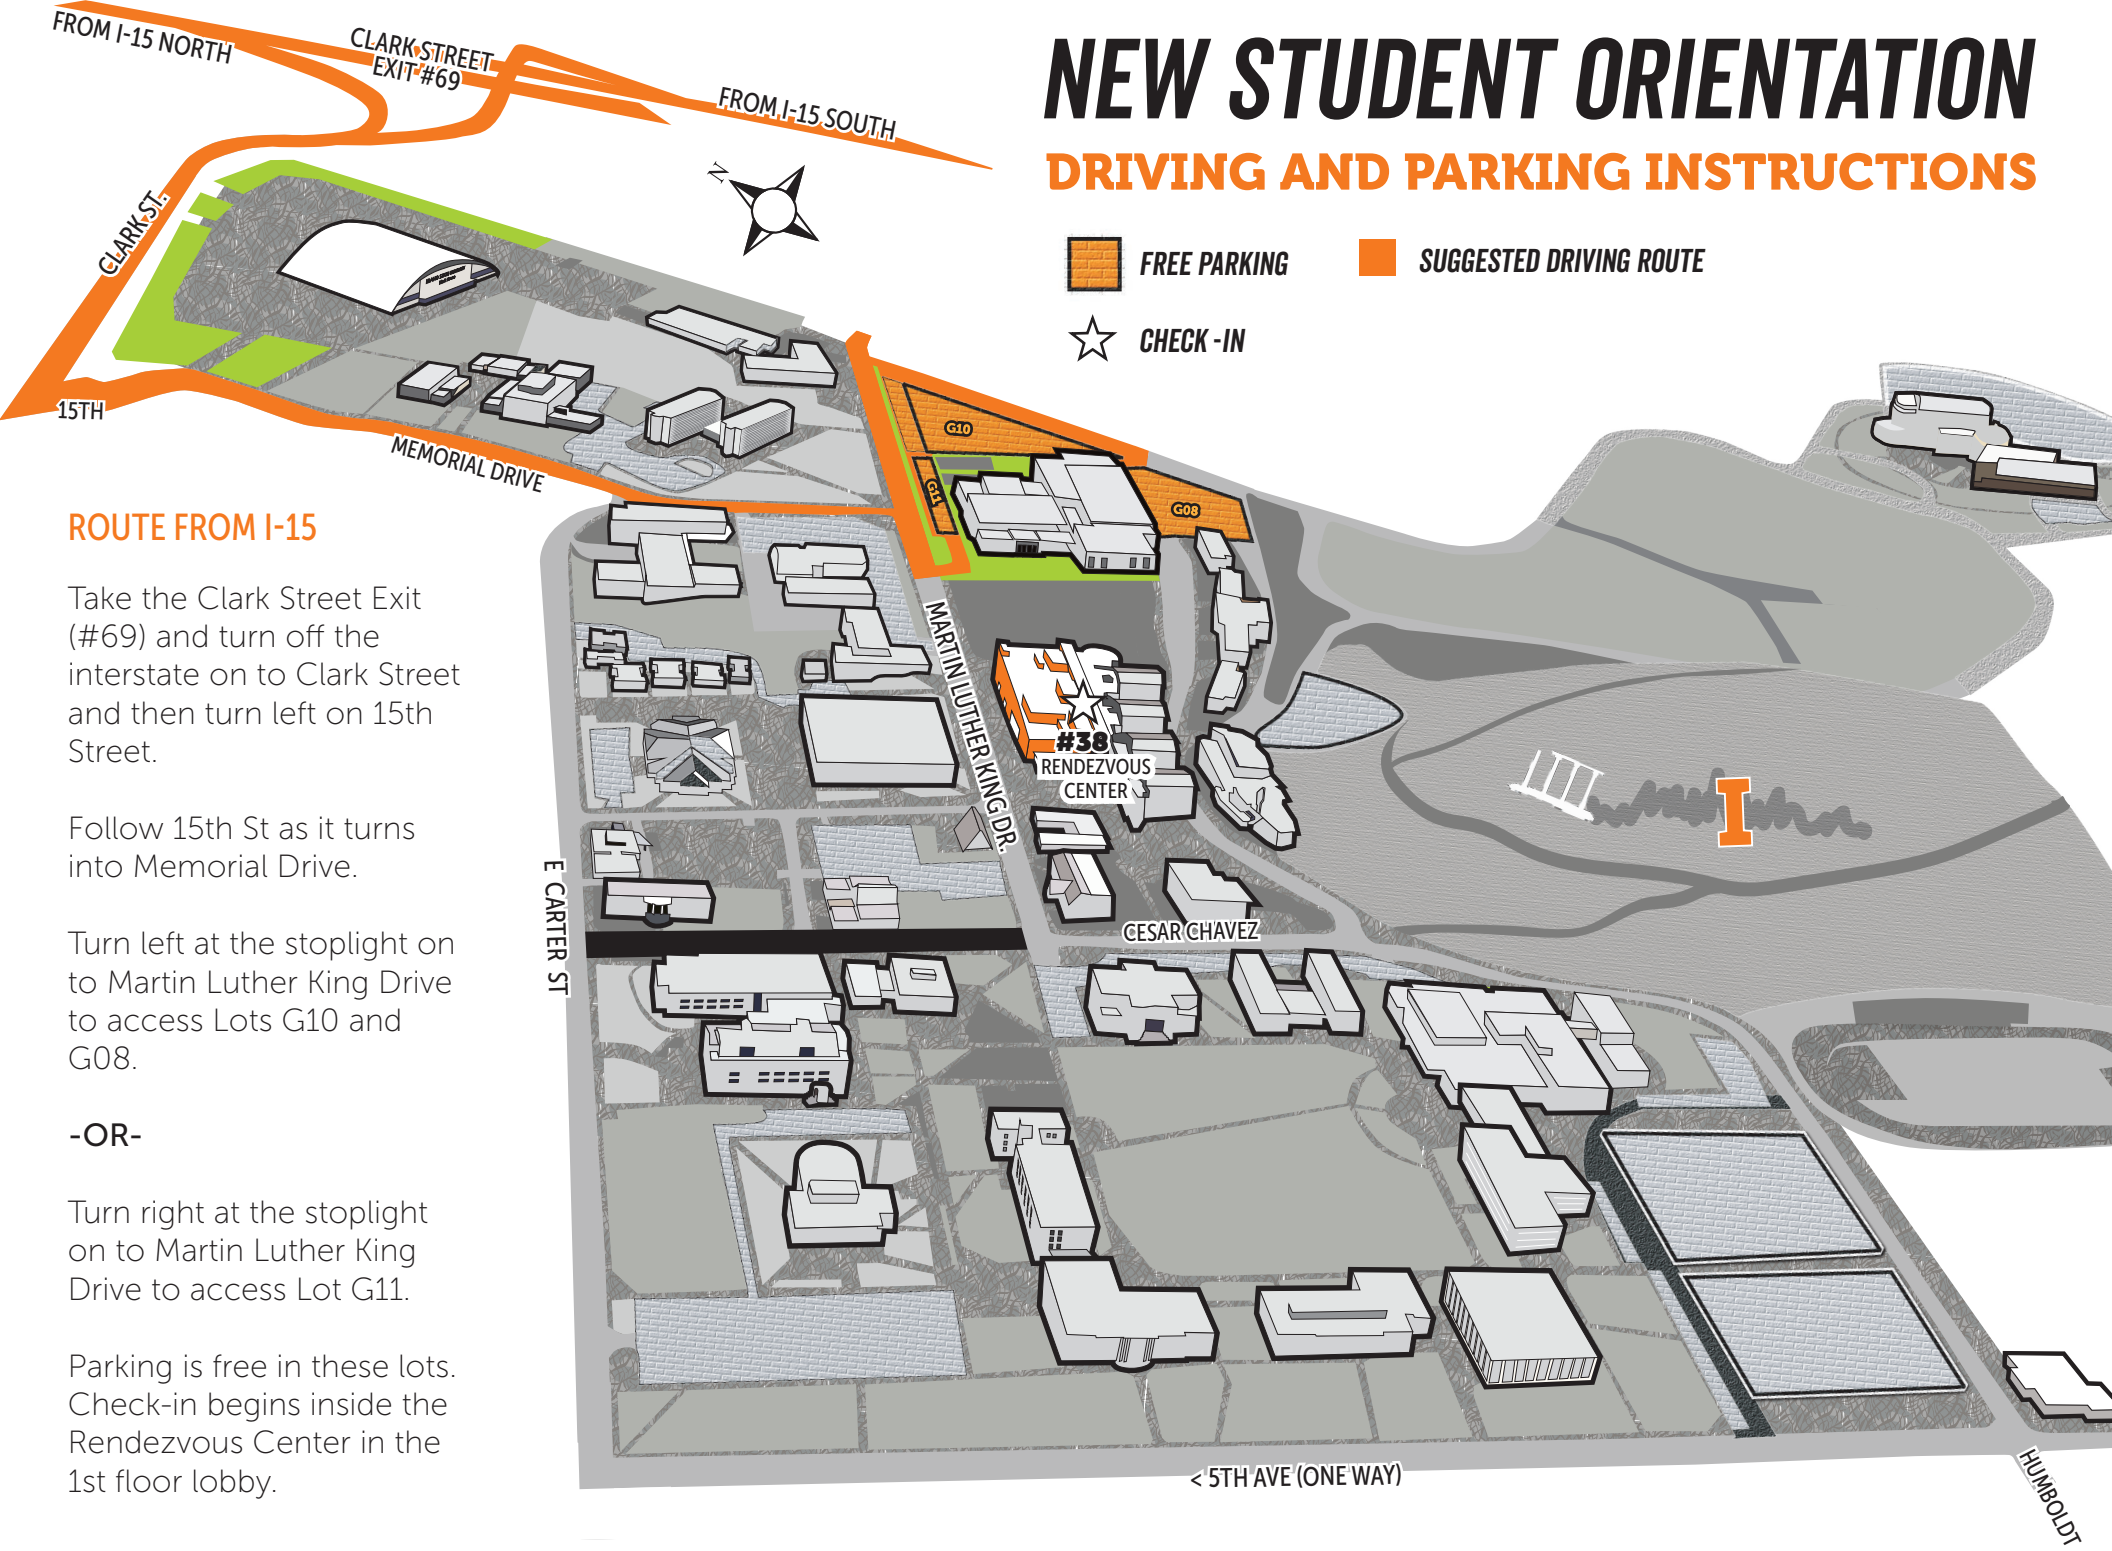

NEW STUDENT ORIENTATION

DRIVING AND PARKING INSTRUCTIONS

 FREE PARKING

 SUGGESTED DRIVING ROUTE

 CHECK-IN

ROUTE FROM I-15

Take the Clark Street Exit (#69) and turn off the interstate on to Clark Street and then turn left on 15th Street.

Follow 15th St as it turns into Memorial Drive.

Turn left at the stoplight on to Martin Luther King Drive to access Lots G10 and G08.

-OR-

Turn right at the stoplight on to Martin Luther King Drive to access Lot G11.

Parking is free in these lots. Check-in begins inside the Rendezvous Center in the 1st floor lobby.

< 5TH AVE (ONE WAY)

HUMBOLDT