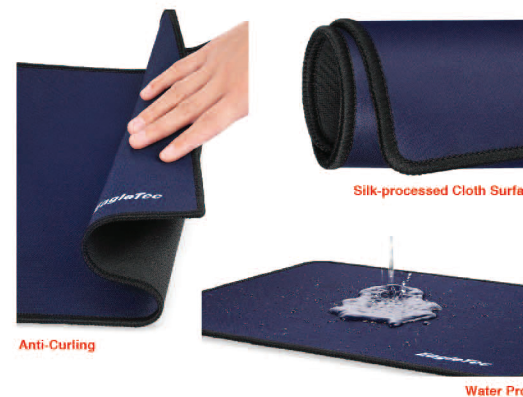

Anti-Curling

Water Proof

Package contents

Wireless keyboard.....	x 1
6-button wireless mouse.....	x 1
Nano receiver.....	
Mousepad.....	
User Guide.....	

Thank you for your recent purchase. We appreciate your business and want to make sure you have a positive experience.

If you are happy with your purchase, please take a moment to share your experience with others via an Amazon.com review.

If there are any problems with any of our products please contact us via the support form at www.eagletec.com or email us at cs@eagletec.com.