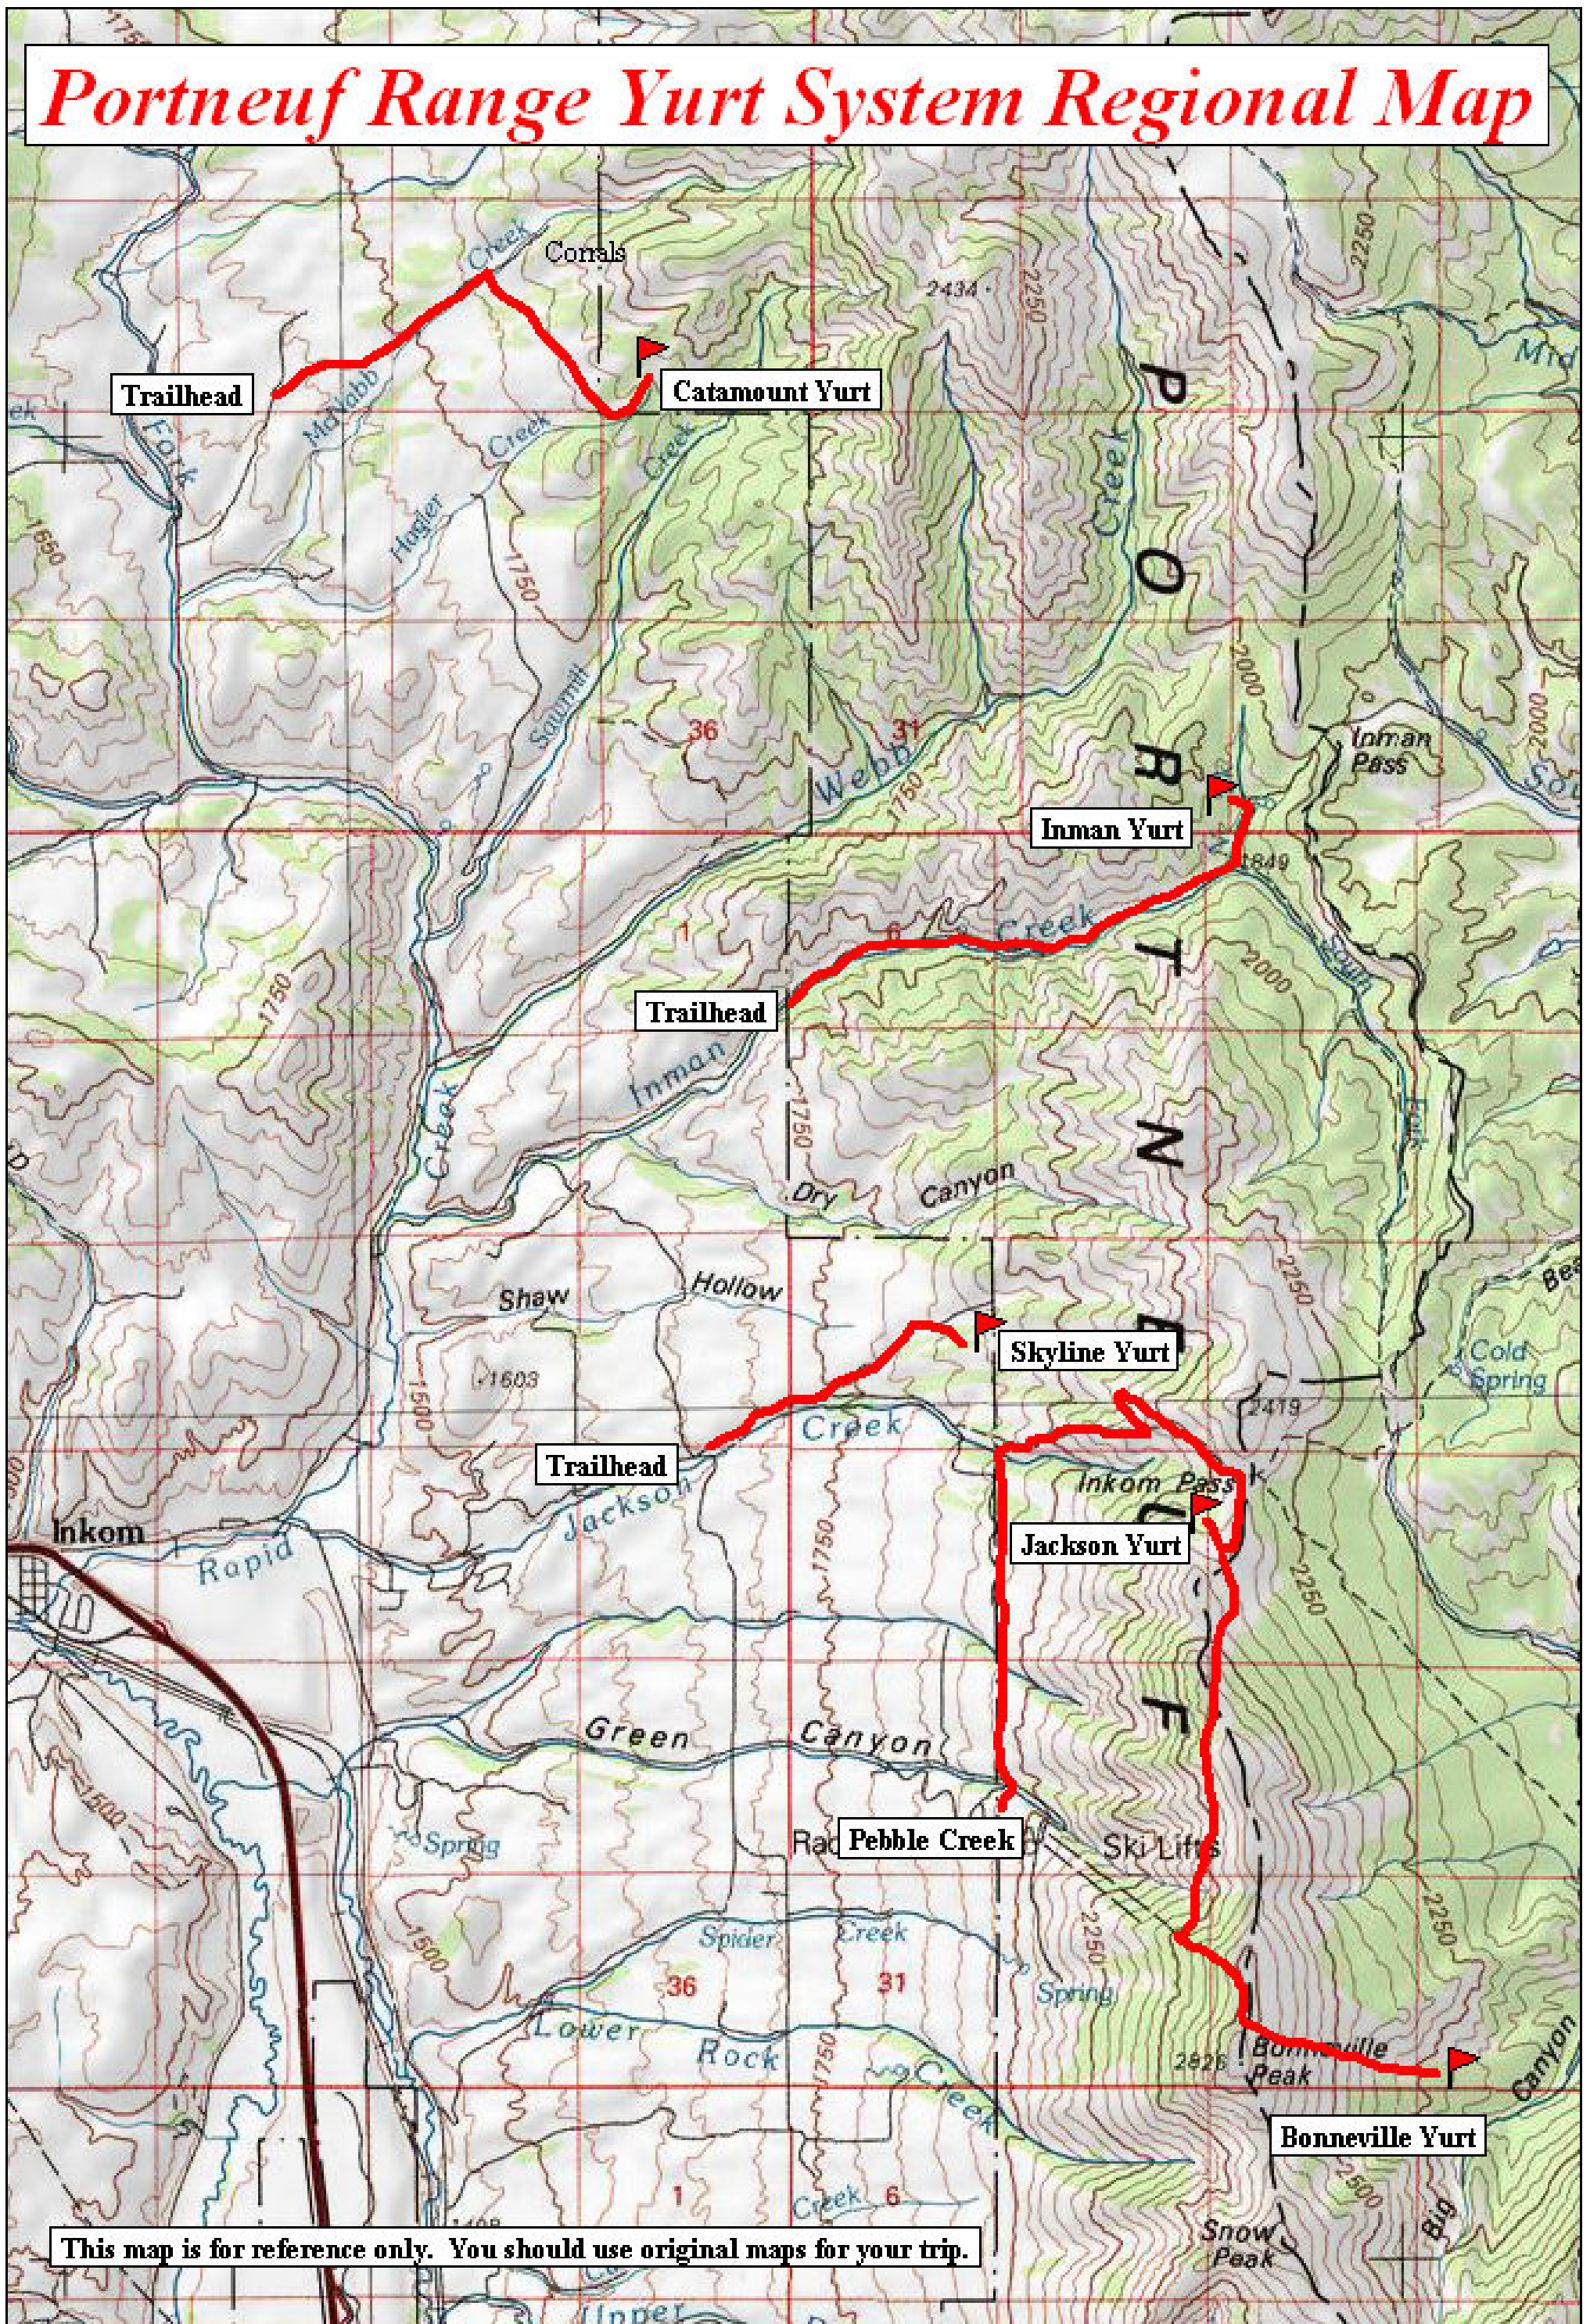

Portneuf Range Yurt System Regional Map

This map is for reference only. You should use original maps for your trip.

TN \star MN
13½°

0.0 0.5 1.0 1.5 2.0 2.5 3.0 3.5 miles
0 1 2 3 4 5 km

Map created with TOPO!® ©2003 National Geographic (www.nationalgeographic.com/topo)