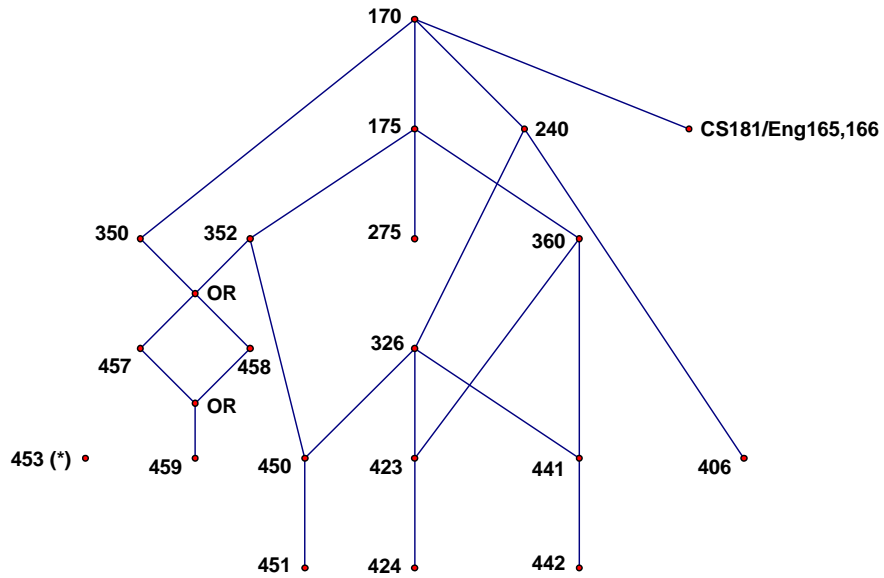

Prerequisite Tree for the Statistics Major

(*) 453 is a topics course. The prerequisites vary with the topic. Permission of instructor is allowed.

Either 240 or 287 is the prerequisite for 326.