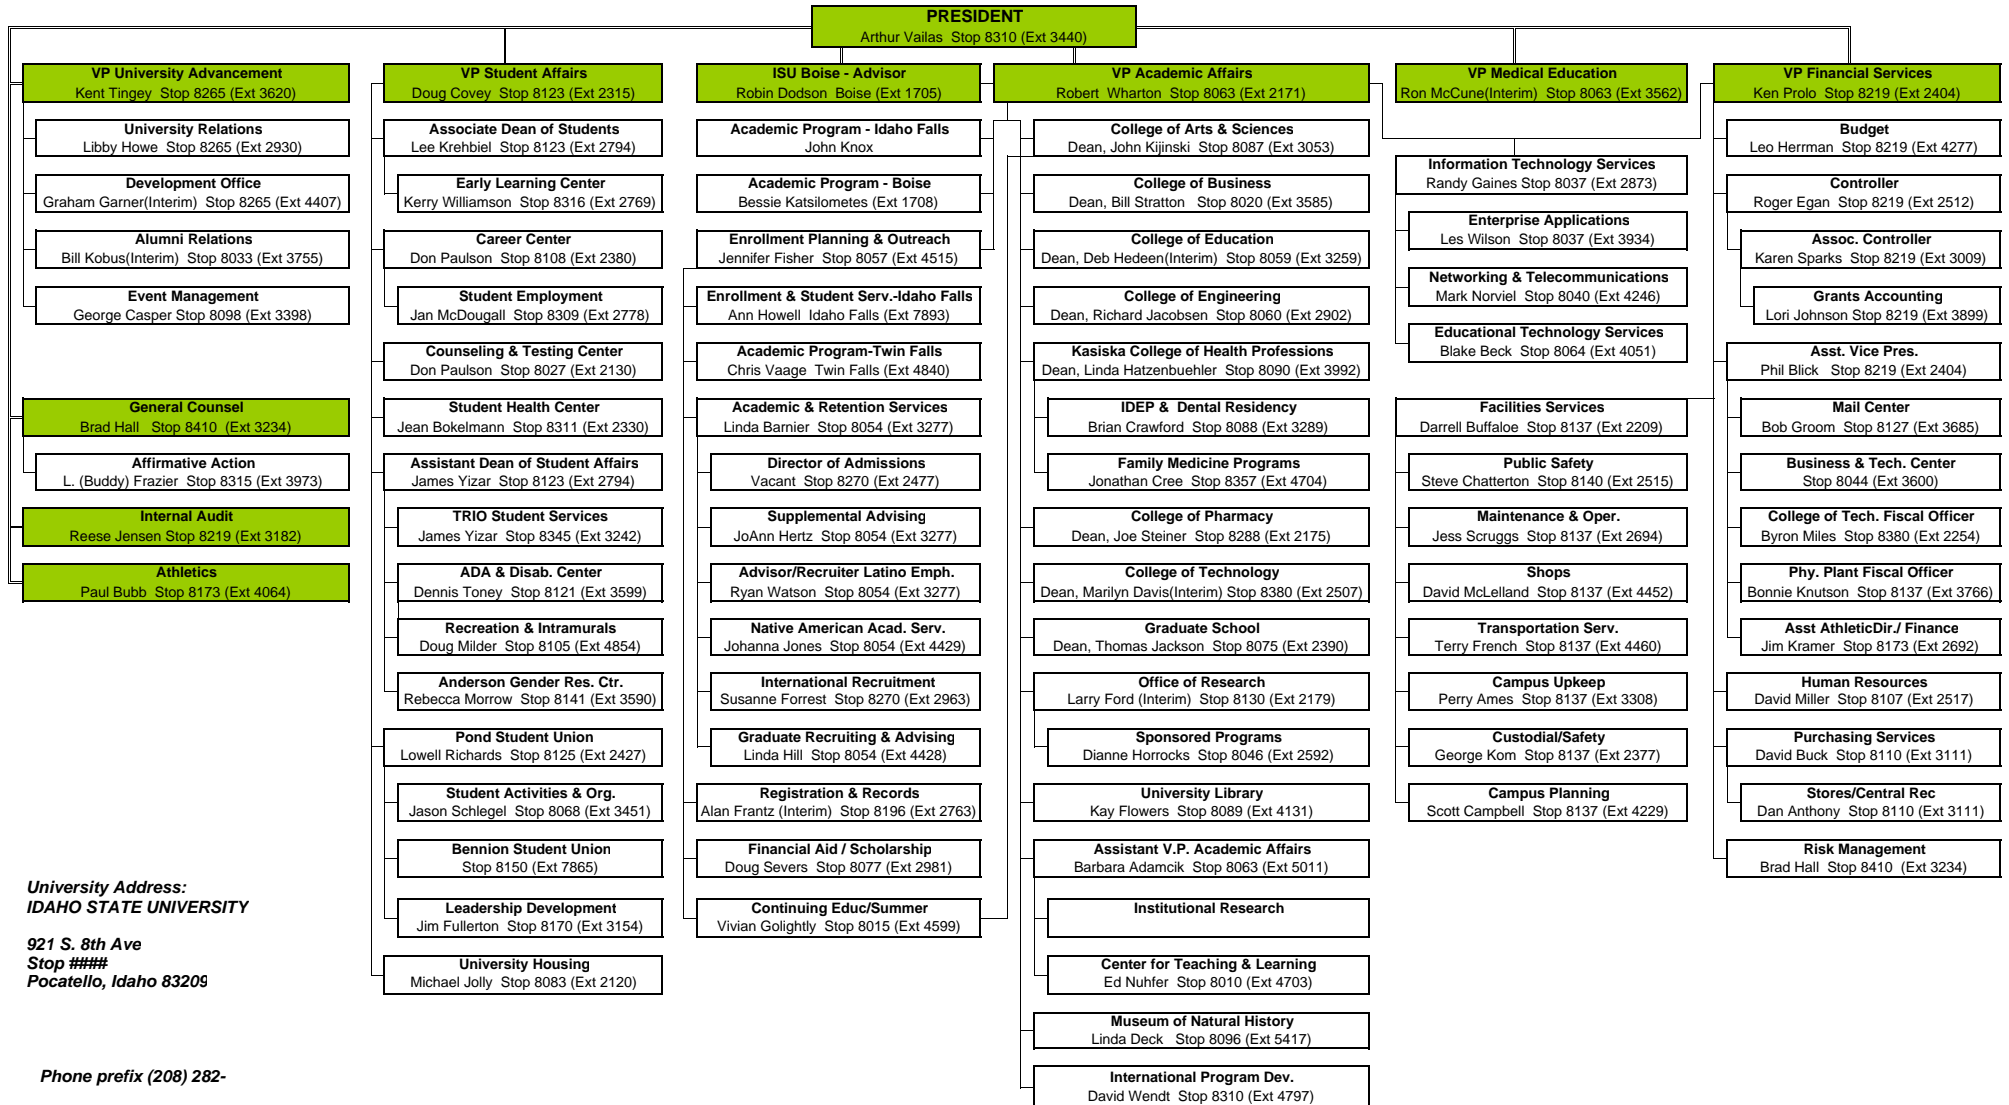

**IDAHO STATE UNIVERSITY
ORGANIZATION CHART
August 2006**

**University Address:
IDAHO STATE UNIVERSITY**

**921 S. 8th Ave
Stop #####
Pocatello, Idaho 83209**

Phone prefix (208) 282-