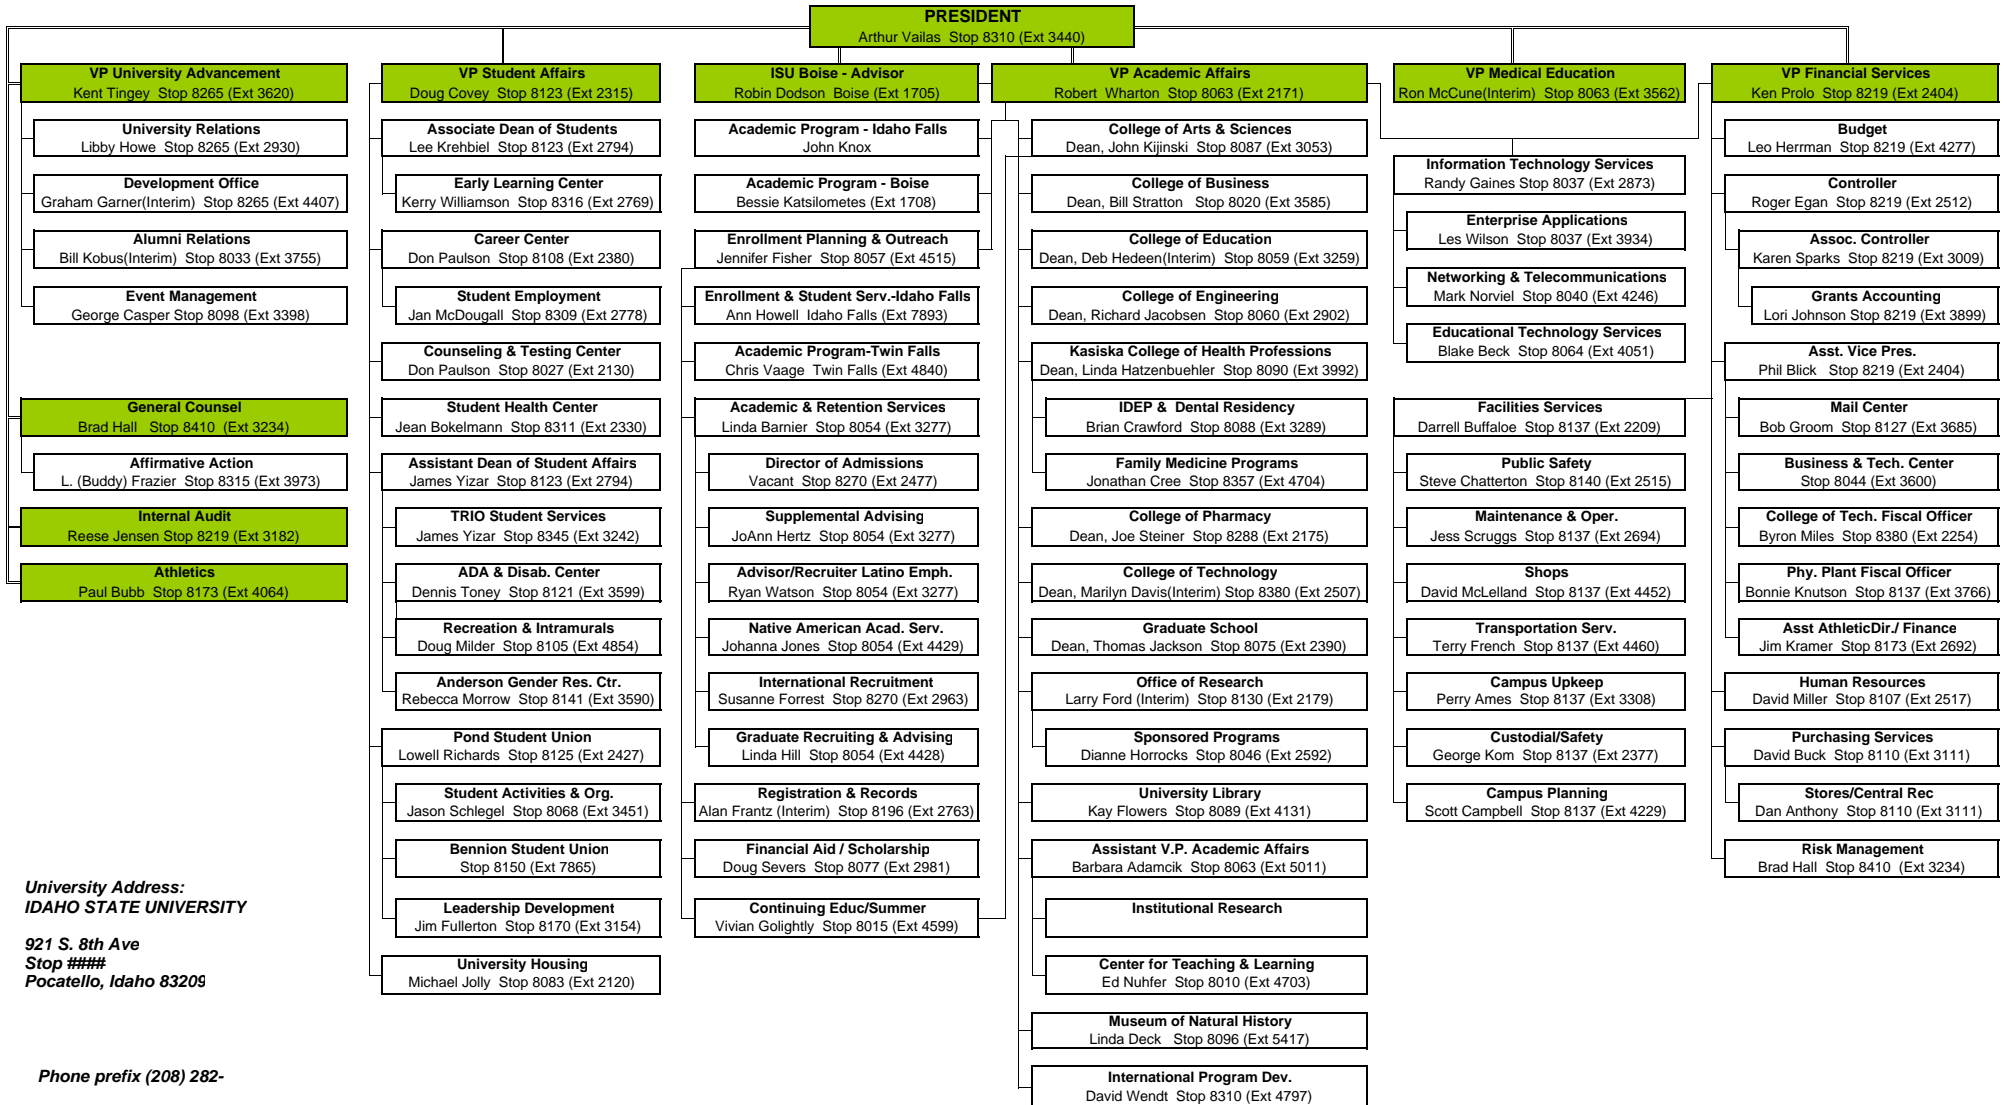

**IDAHO STATE UNIVERSITY
ORGANIZATION CHART
August 2006**

University Address:
IDAHO STATE UNIVERSITY

921 S. 8th Ave
Stop #####
Pocatello, Idaho 83209

Phone prefix (208) 282-